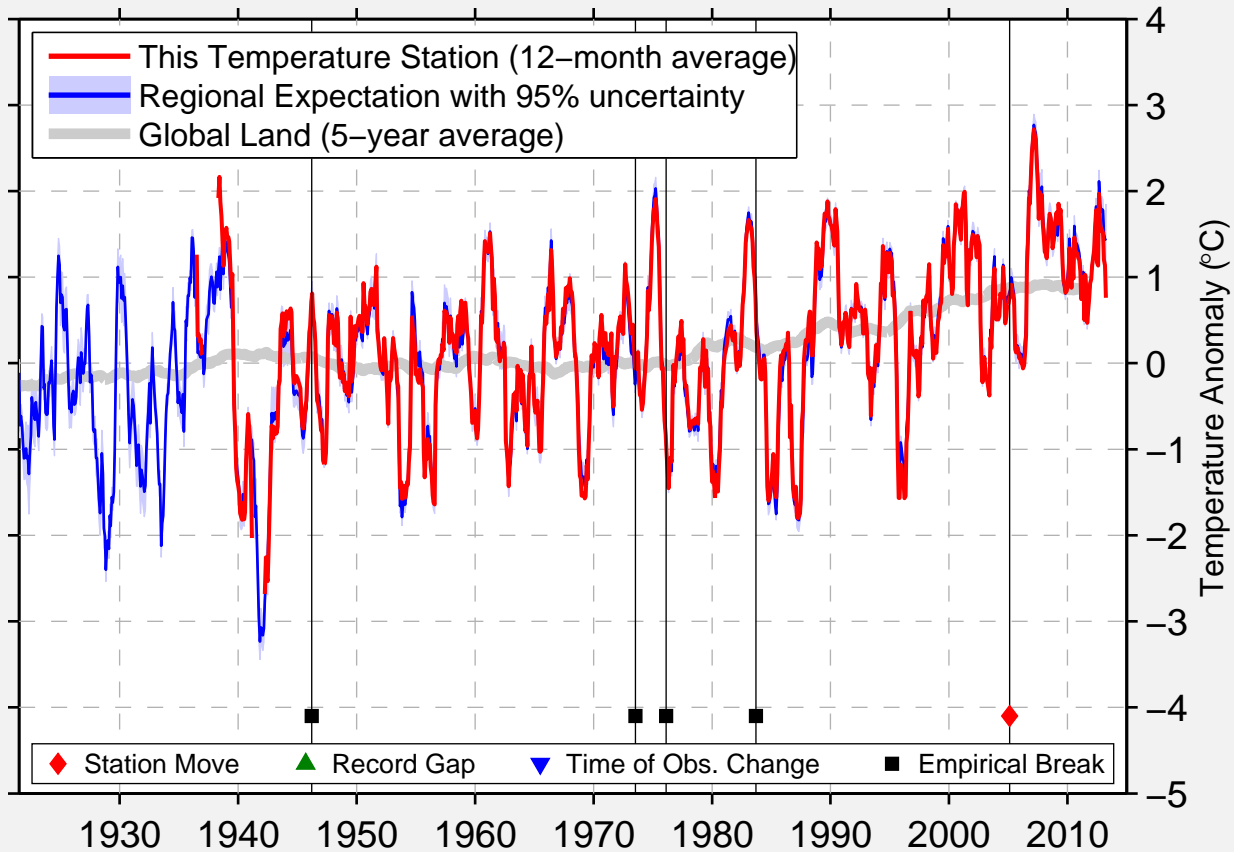

VINNYTSIA

49.200 N, 28.475 E (Ukraine)

Data Quality Controlled and Aligned at Breakpoints

Berkeley Earth