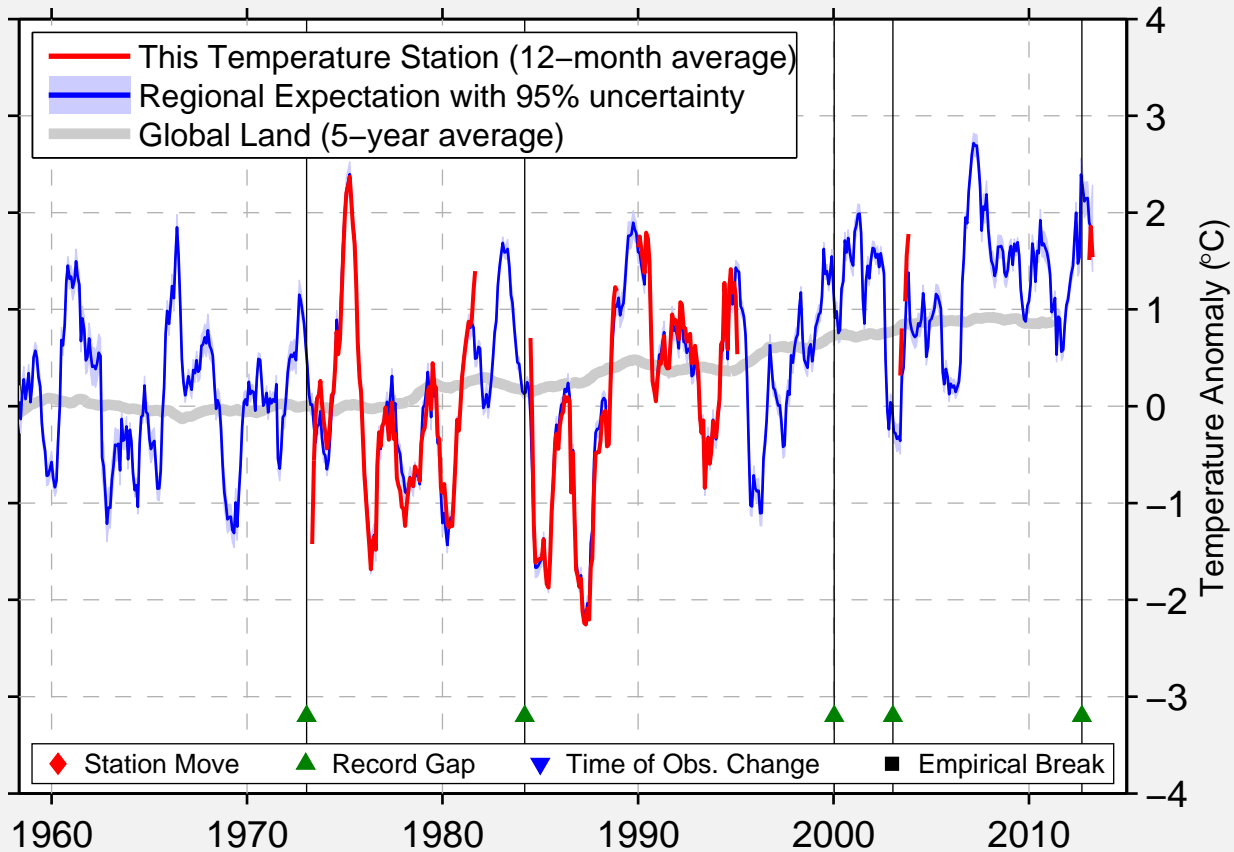

# CHYHYRYN

49.083 N, 32.667 E (Ukraine)

Data Quality Controlled and Aligned at Breakpoints

Berkeley Earth