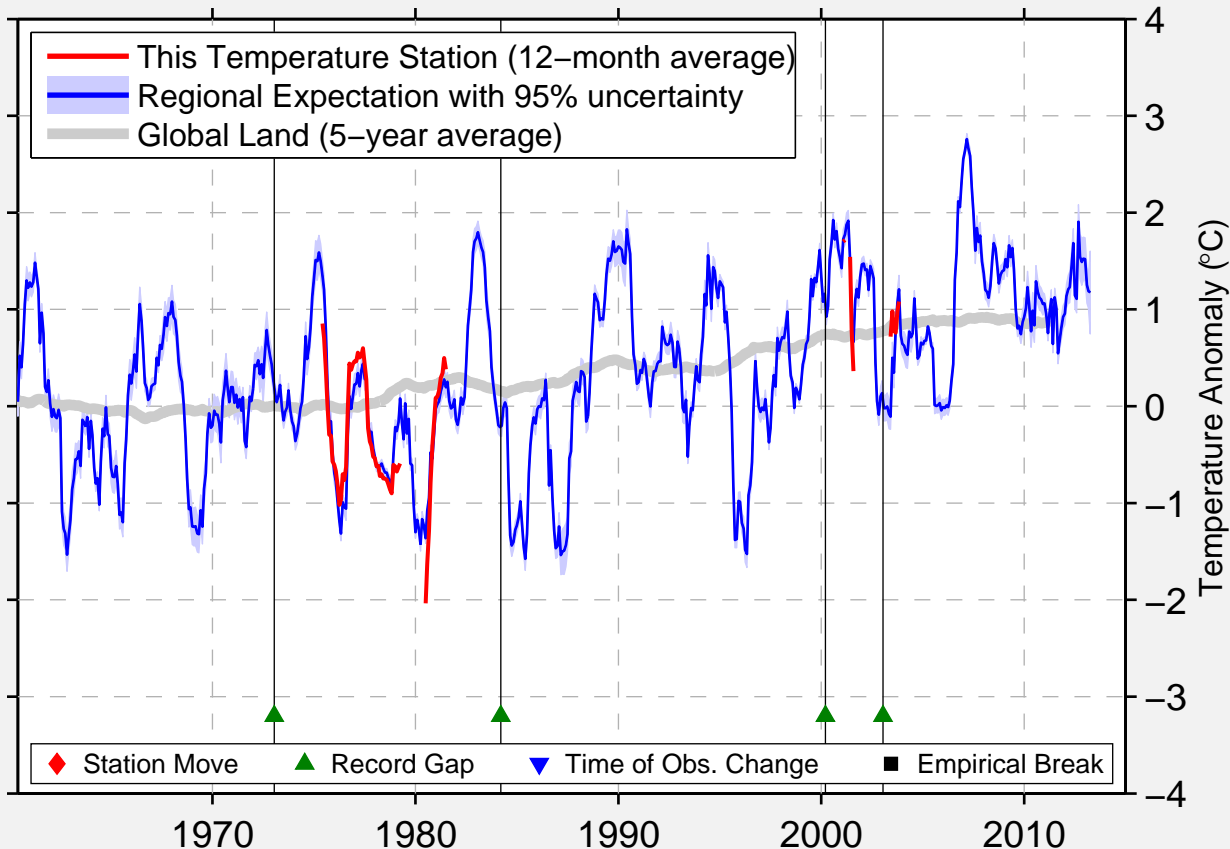

CHORTKIV

49.017 N, 25.800 E (Ukraine)

Data Quality Controlled and Aligned at Breakpoints

Berkeley Earth