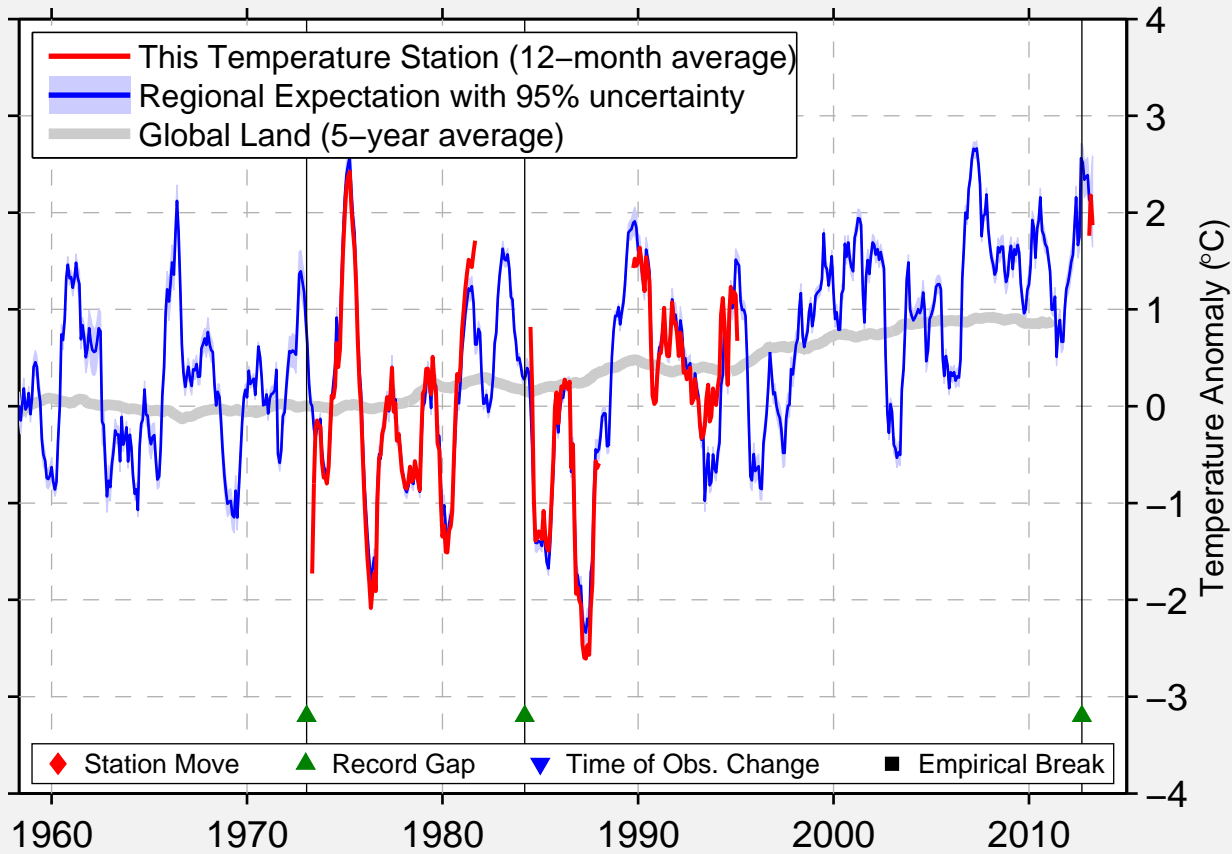

HUBYNYKHA

48.800 N, 35.250 E (Ukraine)

Data Quality Controlled and Aligned at Breakpoints

Berkeley Earth