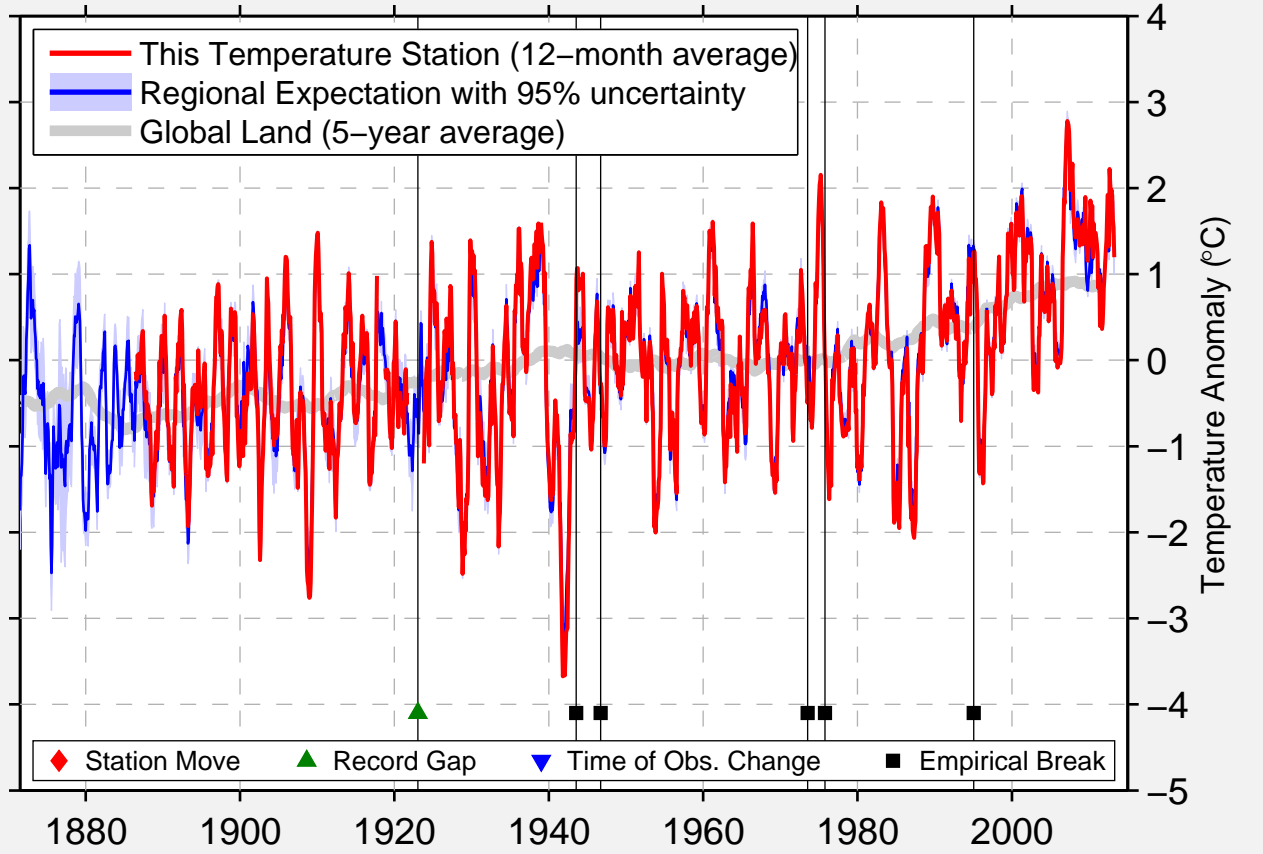

# UMAN'

48.767 N, 30.233 E (Ukraine)

Data Quality Controlled and Aligned at Breakpoints

Berkeley Earth