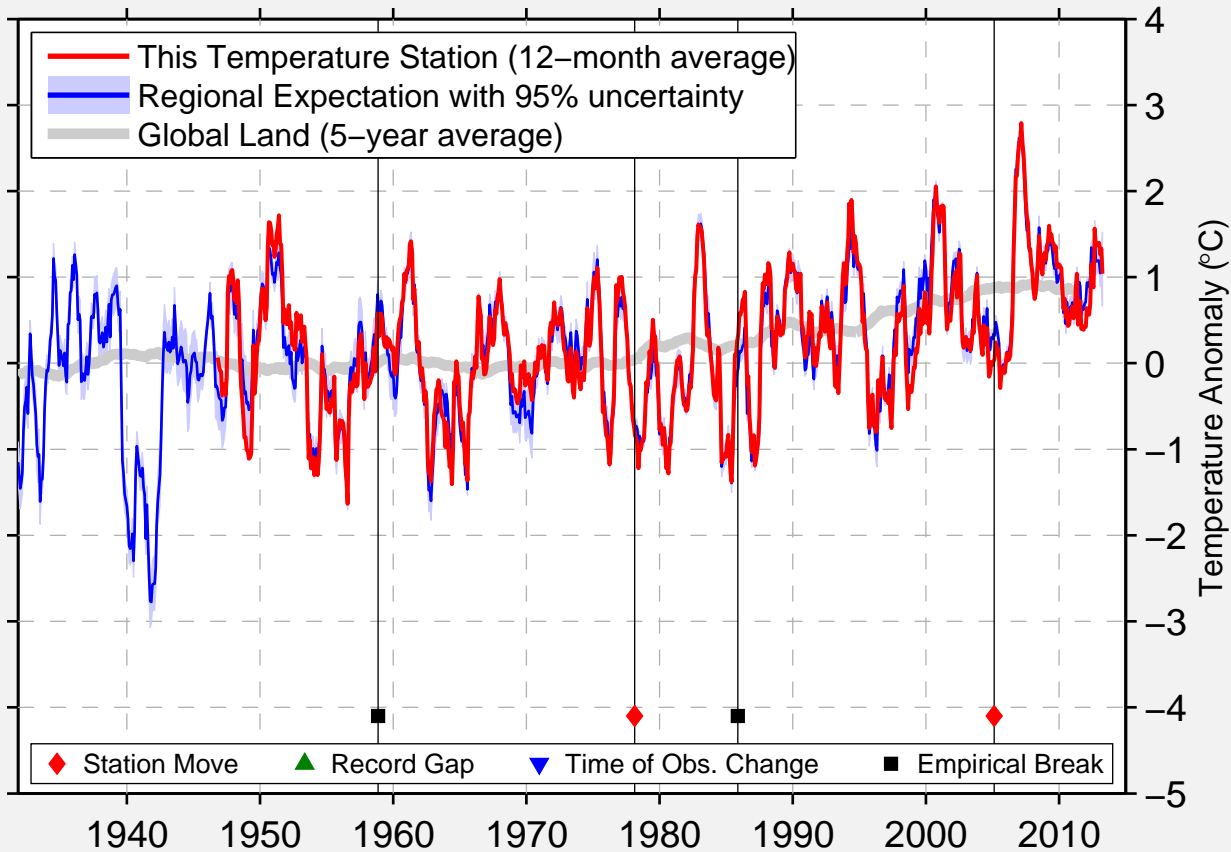

UZHHRD

48.600 N, 22.208 E (Ukraine)

Data Quality Controlled and Aligned at Breakpoints

Berkeley Earth