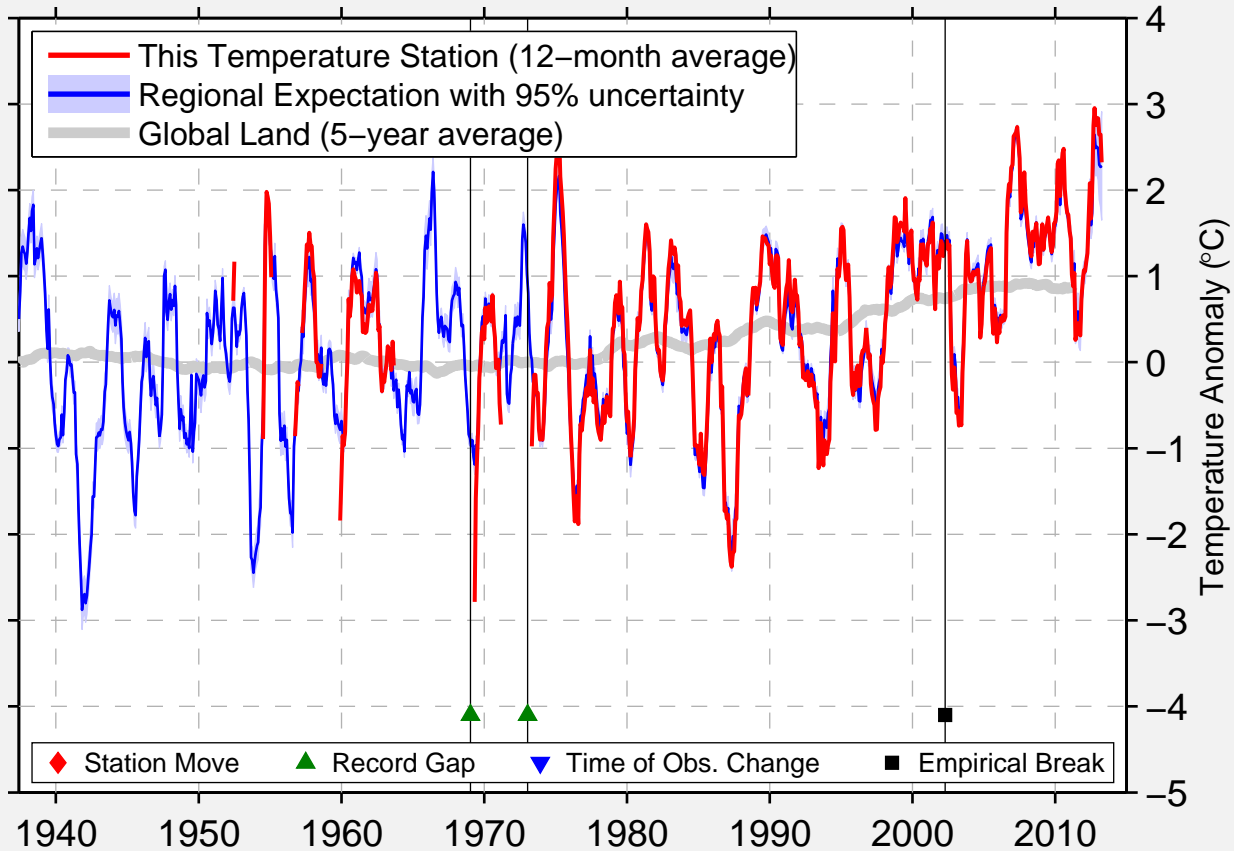

DONETSK

FORMER

48.067 N, 37.750 E (Ukraine)

Data Quality Controlled and Aligned at Breakpoints

Berkeley Earth