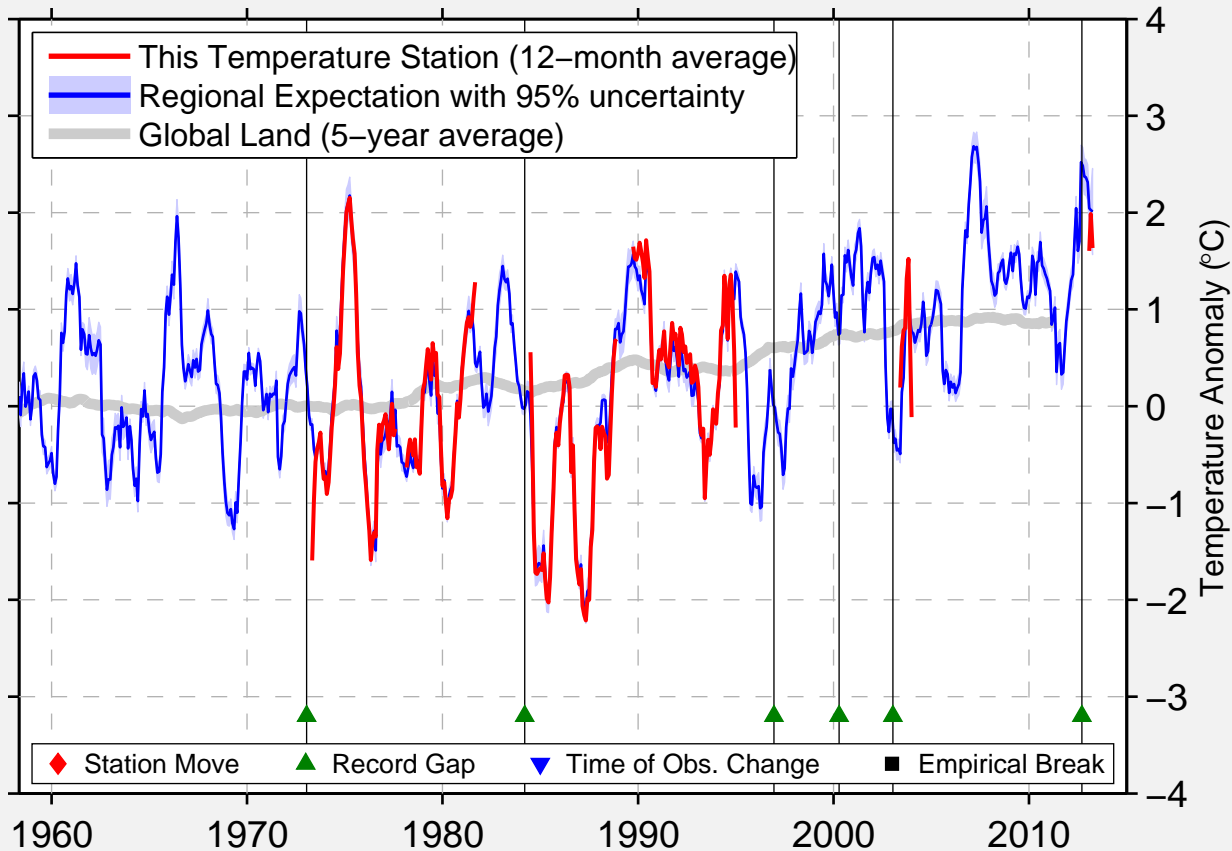

BOBRYNETS'

48.067 N, 32.150 E (Ukraine)

Data Quality Controlled and Aligned at Breakpoints

Berkeley Earth