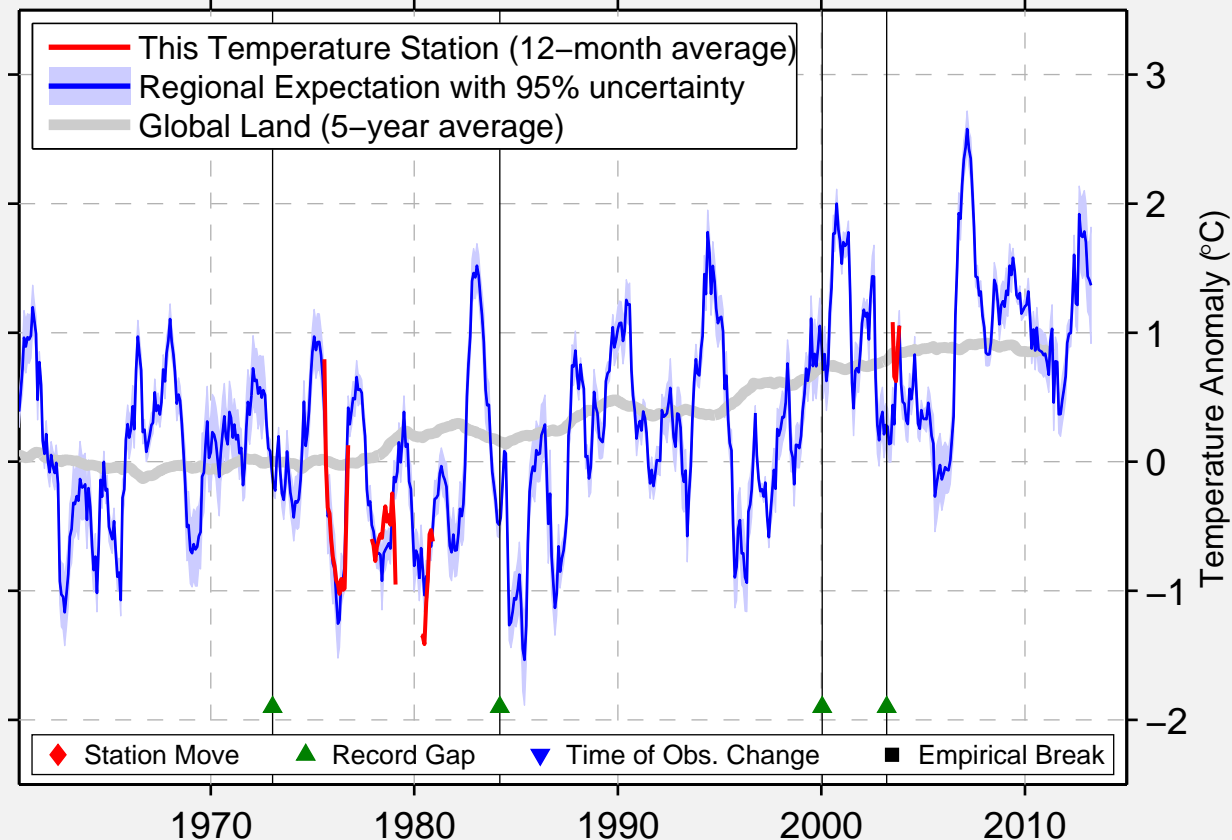

SELIATYN

47.867 N, 25.217 E (Ukraine)

Data Quality Controlled and Aligned at Breakpoints

Berkeley Earth