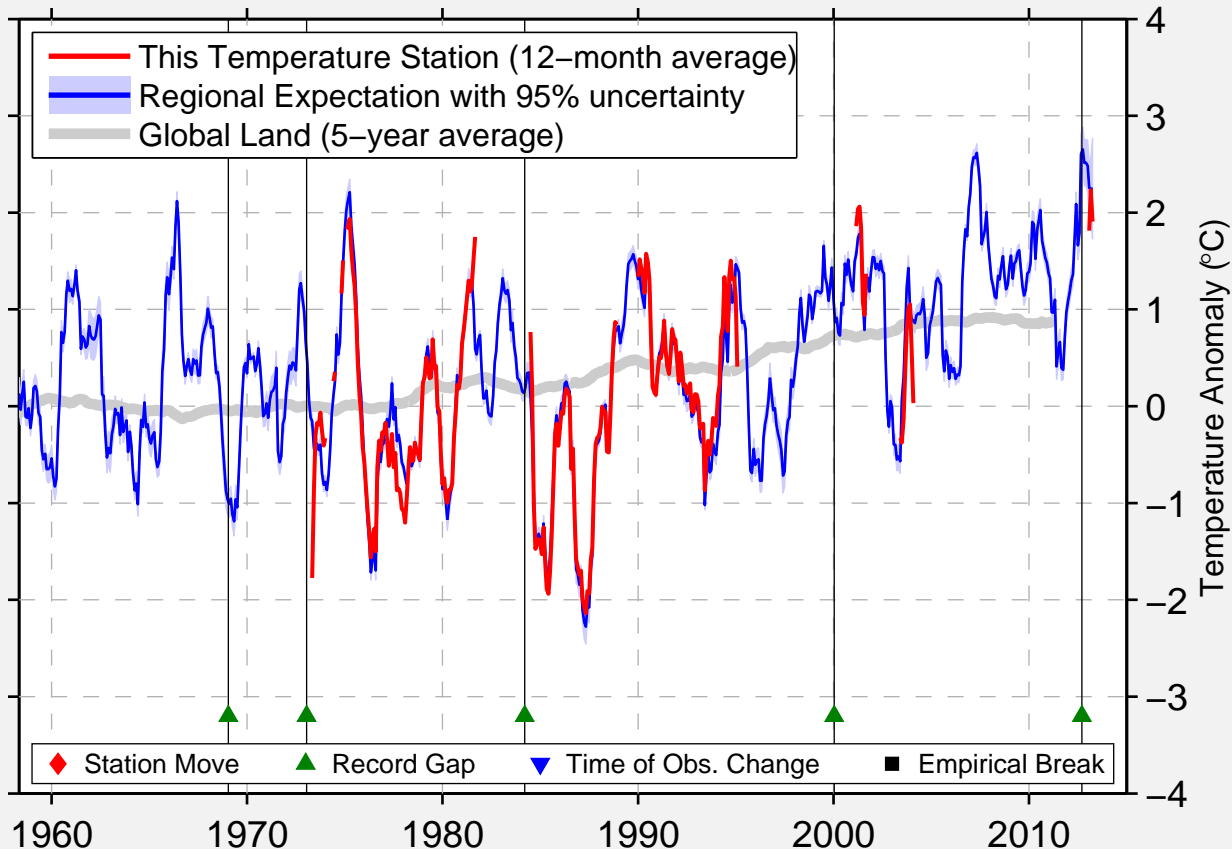

VELYKA OLEKSANDRIVKA

47.317 N, 33.283 E (Ukraine)

Data Quality Controlled and Aligned at Breakpoints

Berkeley Earth