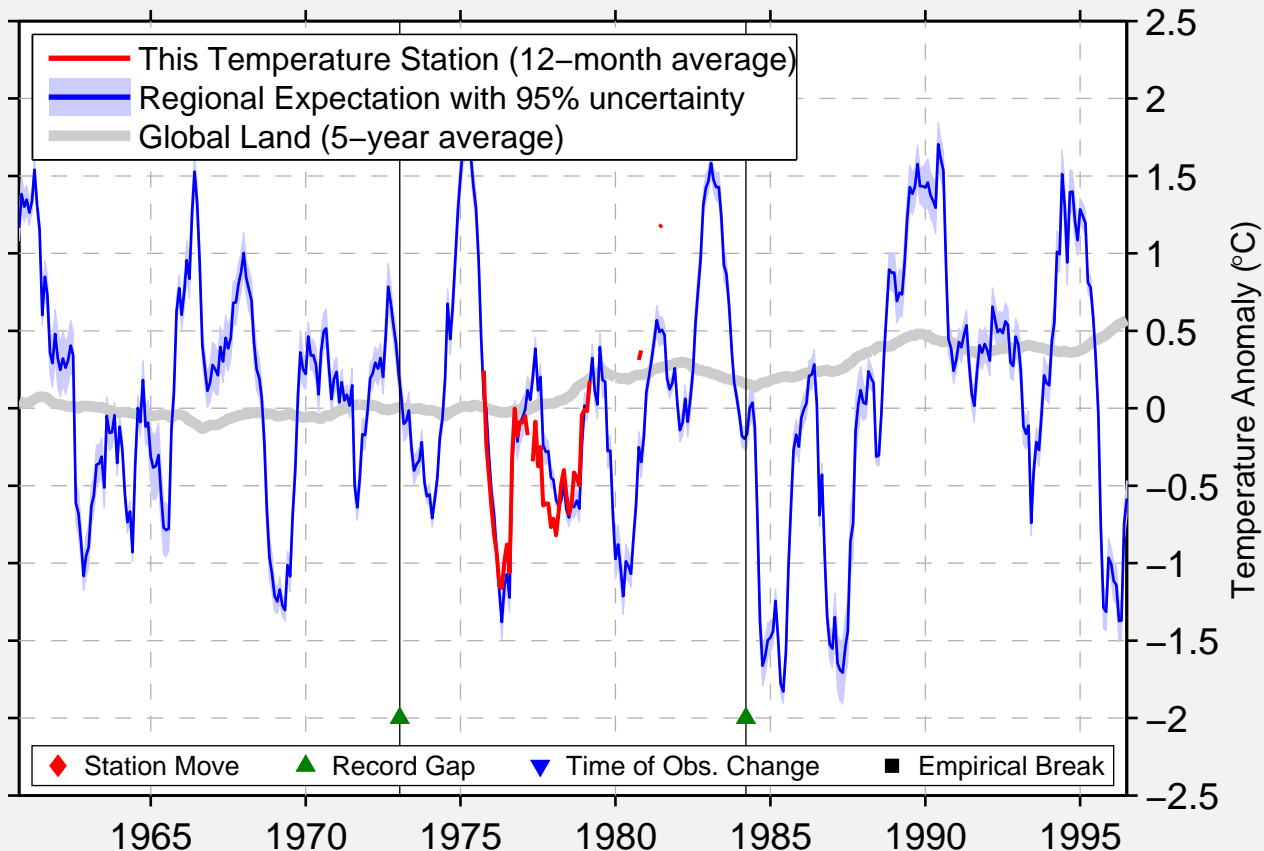

SERBKKA

47.017 N, 30.750 E (Ukraine)

Data Quality Controlled and Aligned at Breakpoints

Berkeley Earth