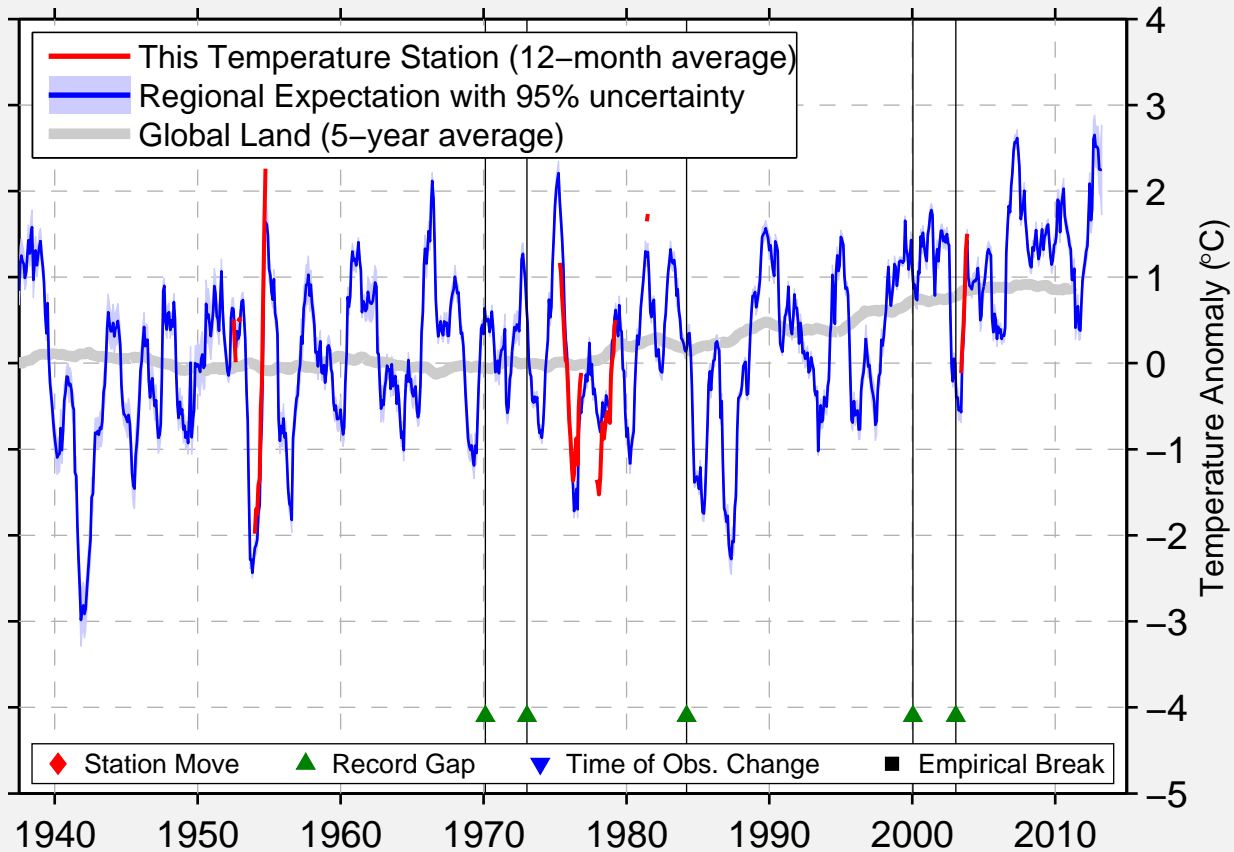

MELITOPOL'

46.833 N, 35.367 E (Ukraine)

Data Quality Controlled and Aligned at Breakpoints

Berkeley Earth