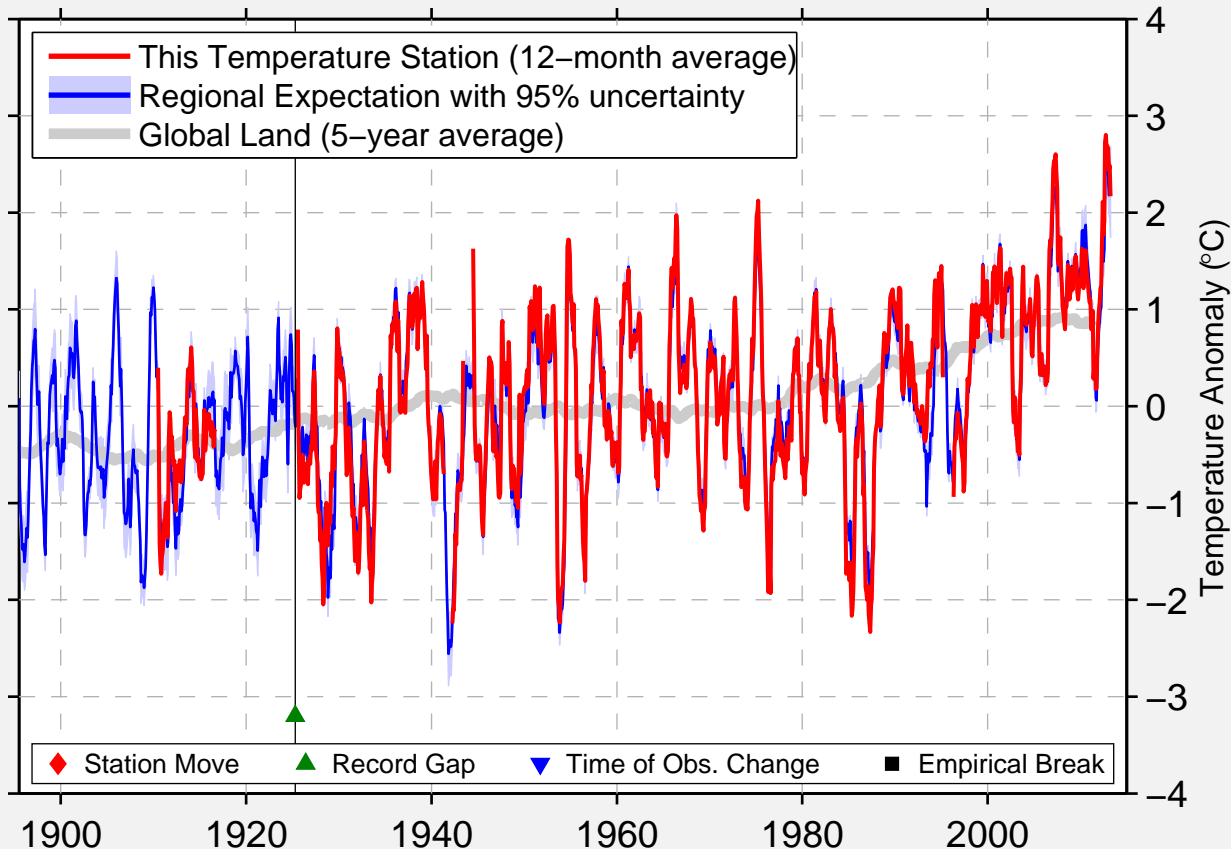

# ASHKHANIYA–NOVA UKRAIN FORMER

46.500 N, 33.817 E (Ukraine)

Data Quality Controlled and Aligned at Breakpoints

Berkeley Earth