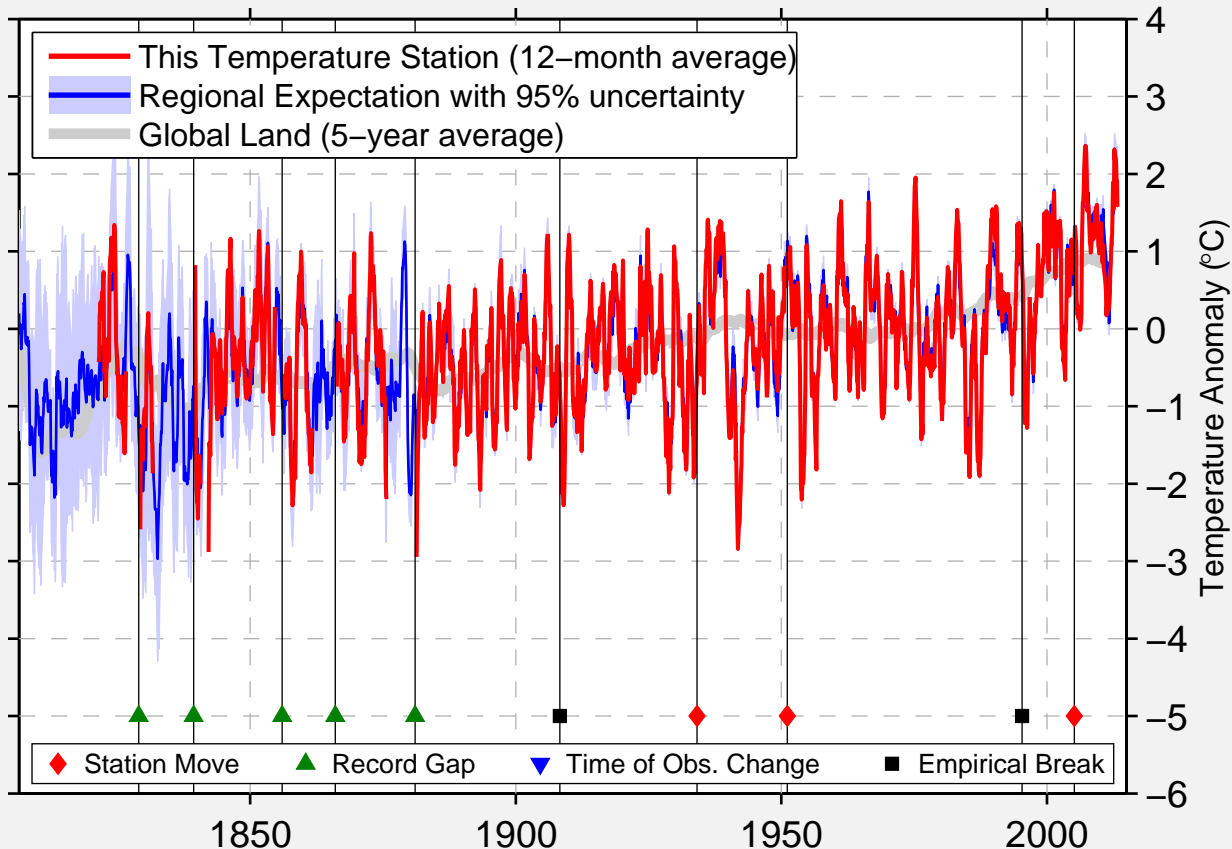

ODESSA

46.459 N, 30.696 E (Ukraine)

Data Quality Controlled and Aligned at Breakpoints

Berkeley Earth