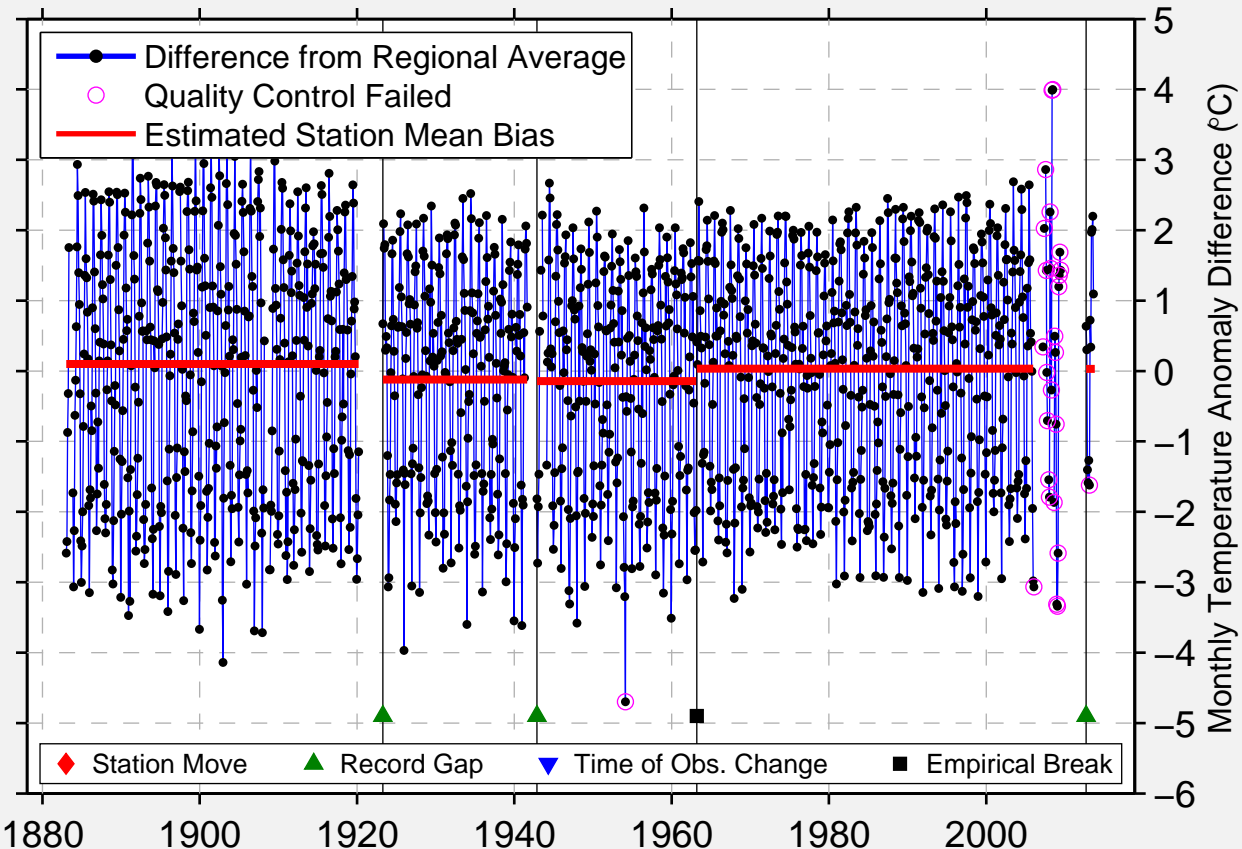

GUENICHESK UKRAINE FORMER

Difference of Station Temperature Data from Regional Average

Monthly Temperature Anomaly Difference (°C)

◆ Station Move
 ▲ Record Gap
 ▼ Time of Obs. Change
 ■ Empirical Break

1880 1900 1920 1940 1960 1980 2000