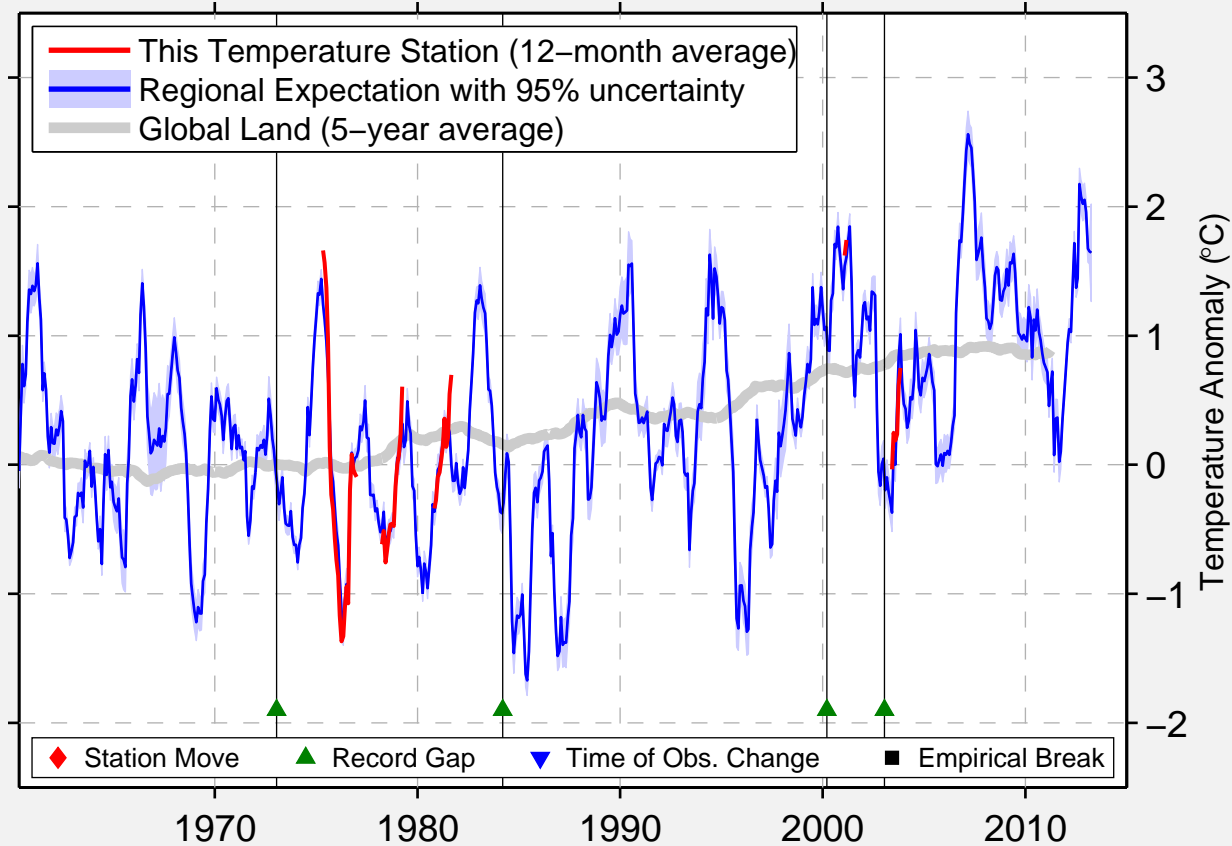

SARATA

46.017 N, 29.667 E (Ukraine)

Data Quality Controlled and Aligned at Breakpoints

Berkeley Earth