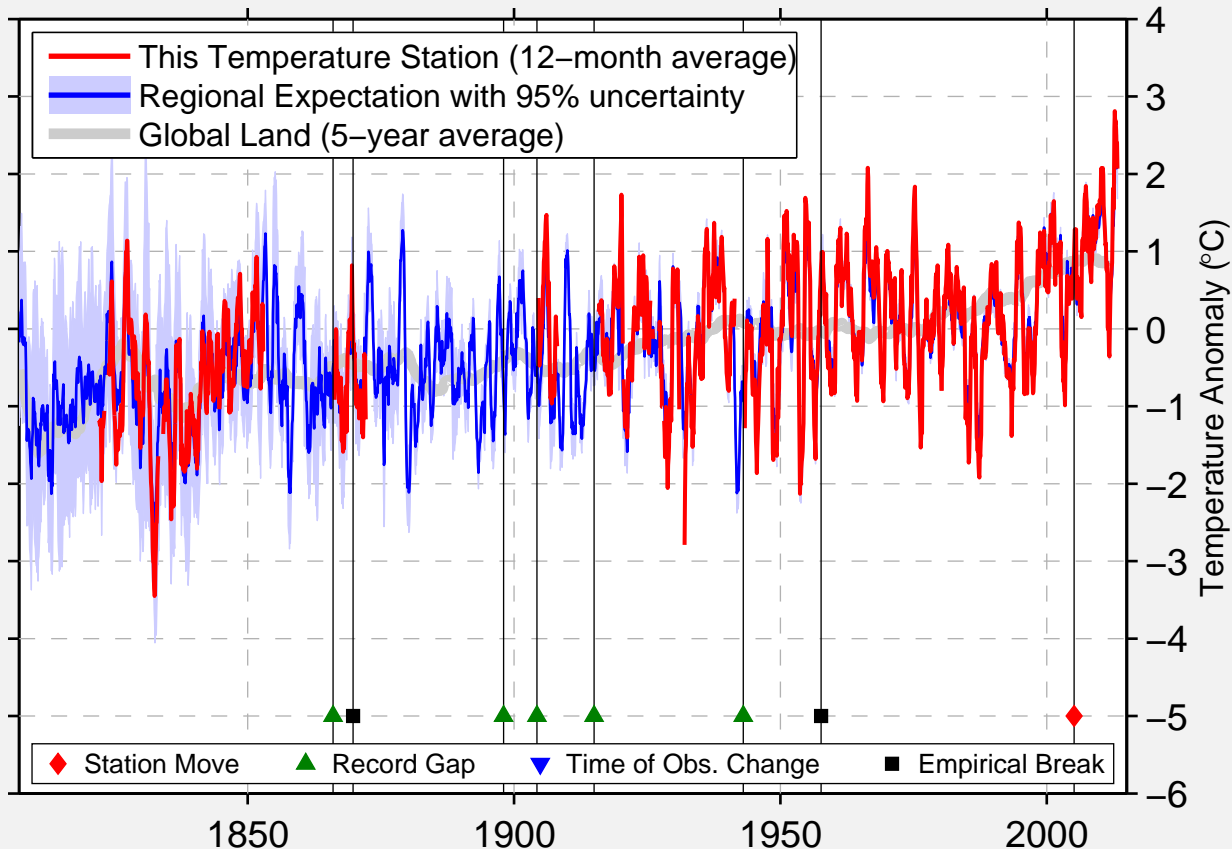

SIMFEROPOL USSR

44.866 N, 34.042 E (Ukraine)

Data Quality Controlled and Aligned at Breakpoints

Berkeley Earth