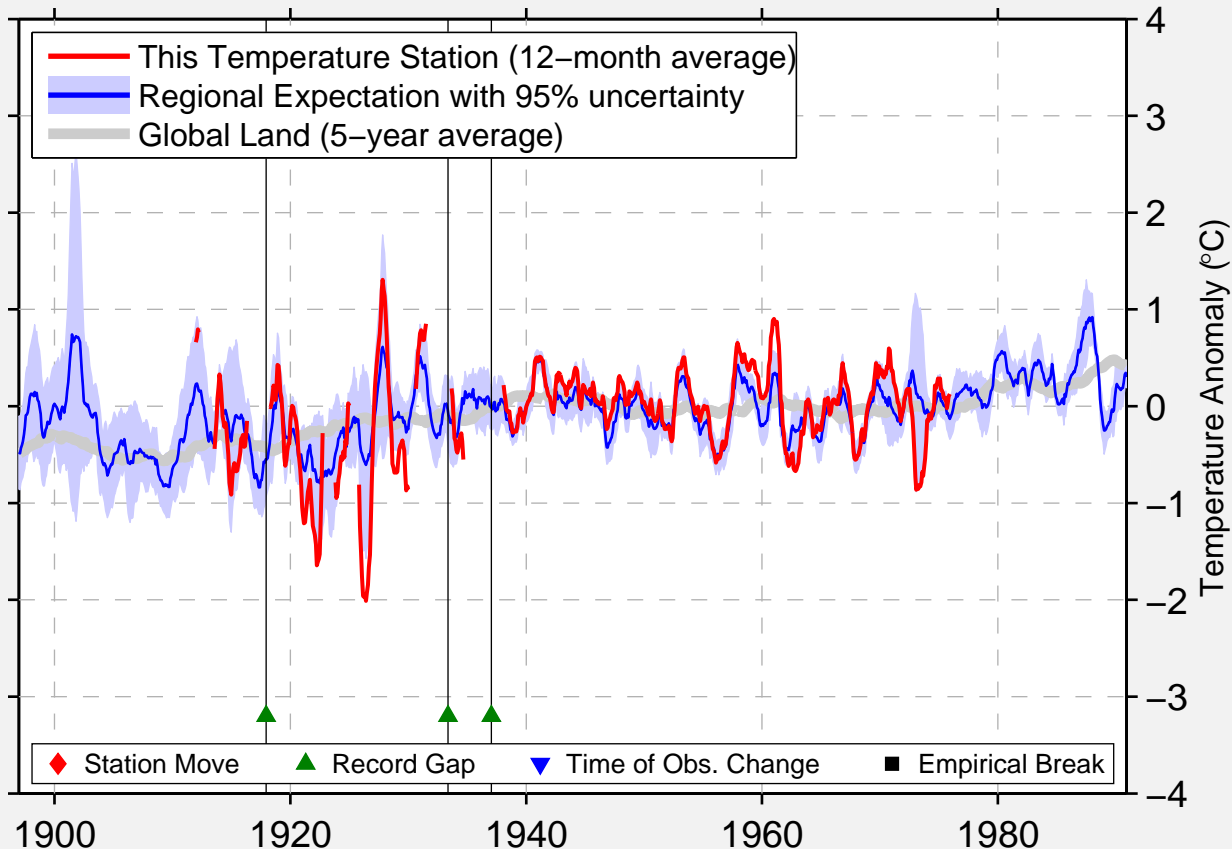

GULU UGAN GULU

2.787 N, 32.330 E (Uganda)

Data Quality Controlled and Aligned at Breakpoints

Berkeley Earth