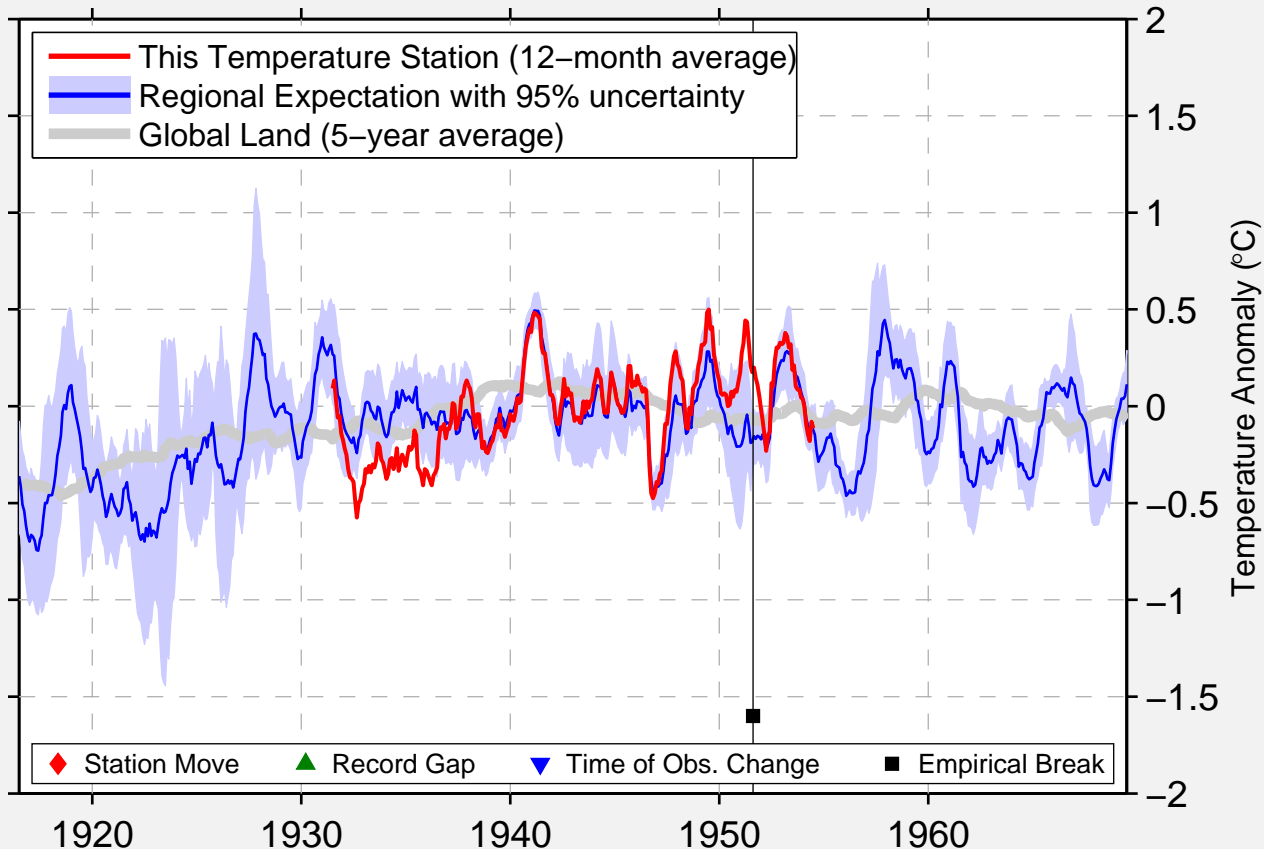

KAMPALA

0.317 N, 32.616 E (Uganda)

Data Quality Controlled and Aligned at Breakpoints

Berkeley Earth