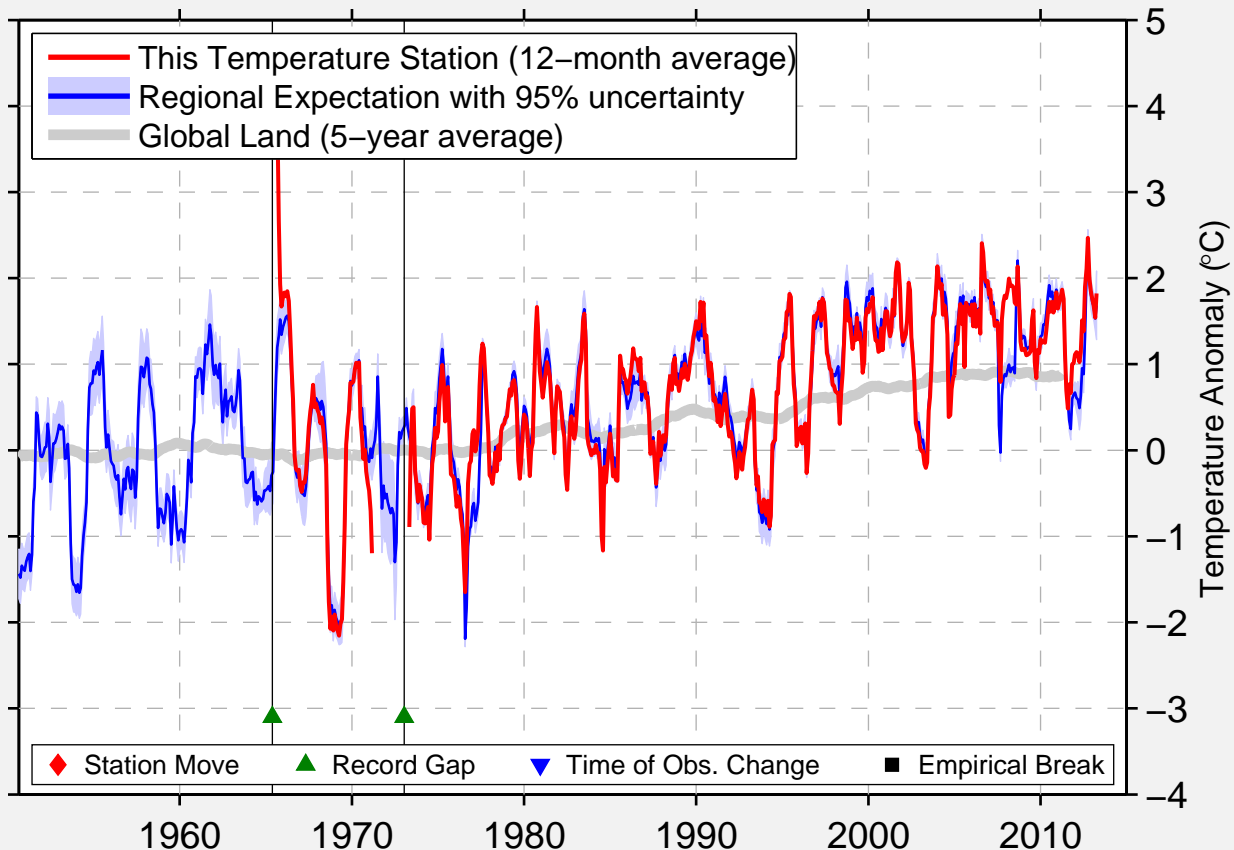

EKIDZE TURKMEN FORMER

41.033 N, 57.767 E (Turkmenistan)

Data Quality Controlled and Aligned at Breakpoints

Berkeley Earth