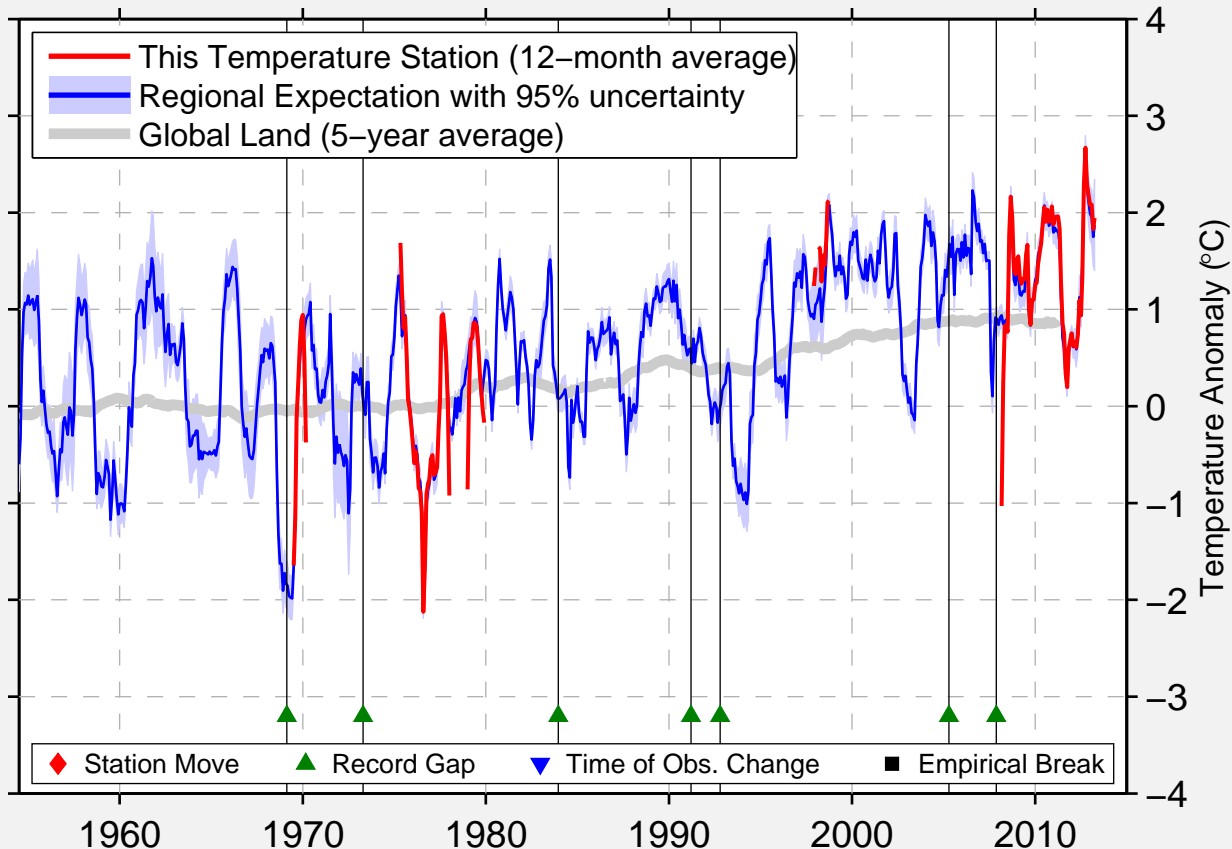

# CHAGYL TURKMEN FORMER

40.800 N, 55.391 E (Turkmenistan)

Data Quality Controlled and Aligned at Breakpoints

Berkeley Earth