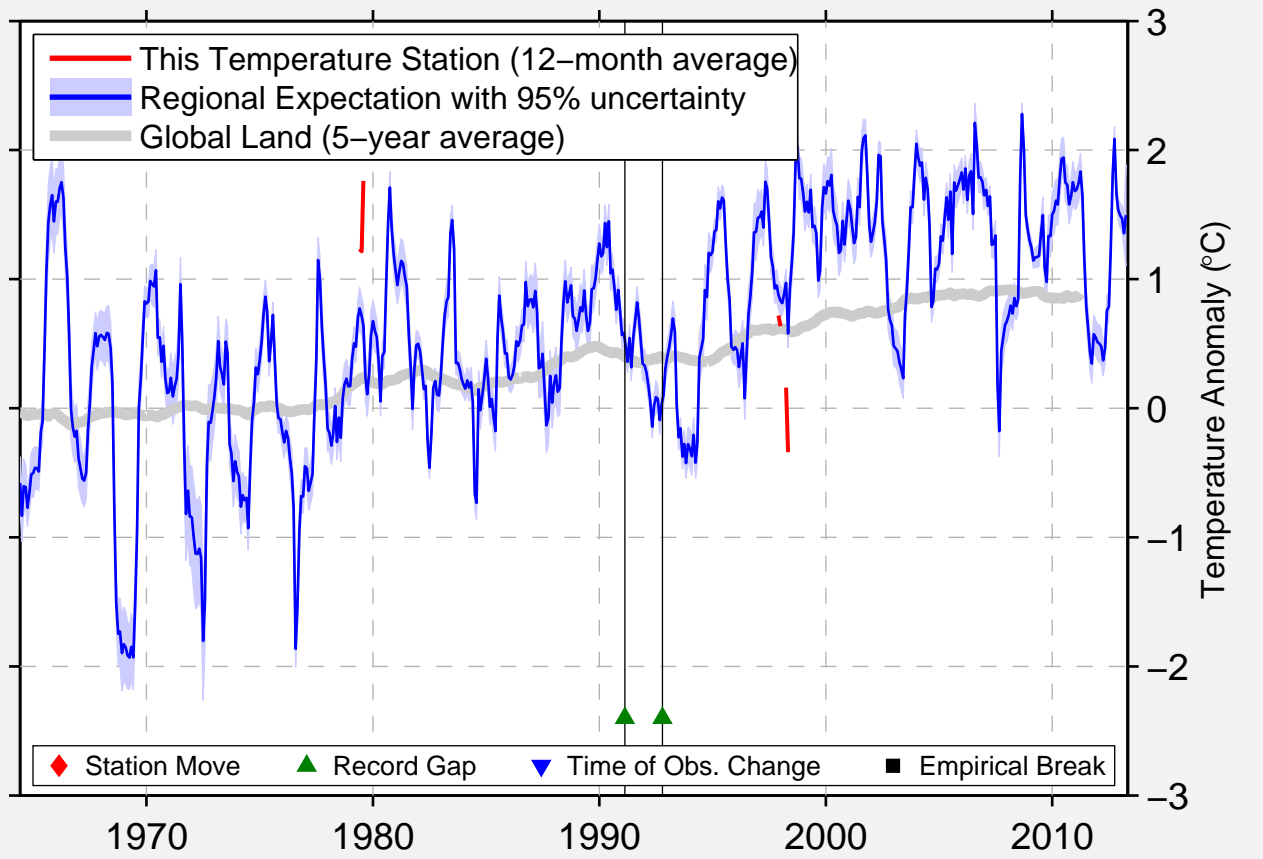

# AKMOLLA TURKMEN FORMER

39.583 N, 59.950 E (Turkmenistan)

Data Quality Controlled and Aligned at Breakpoints

Berkeley Earth