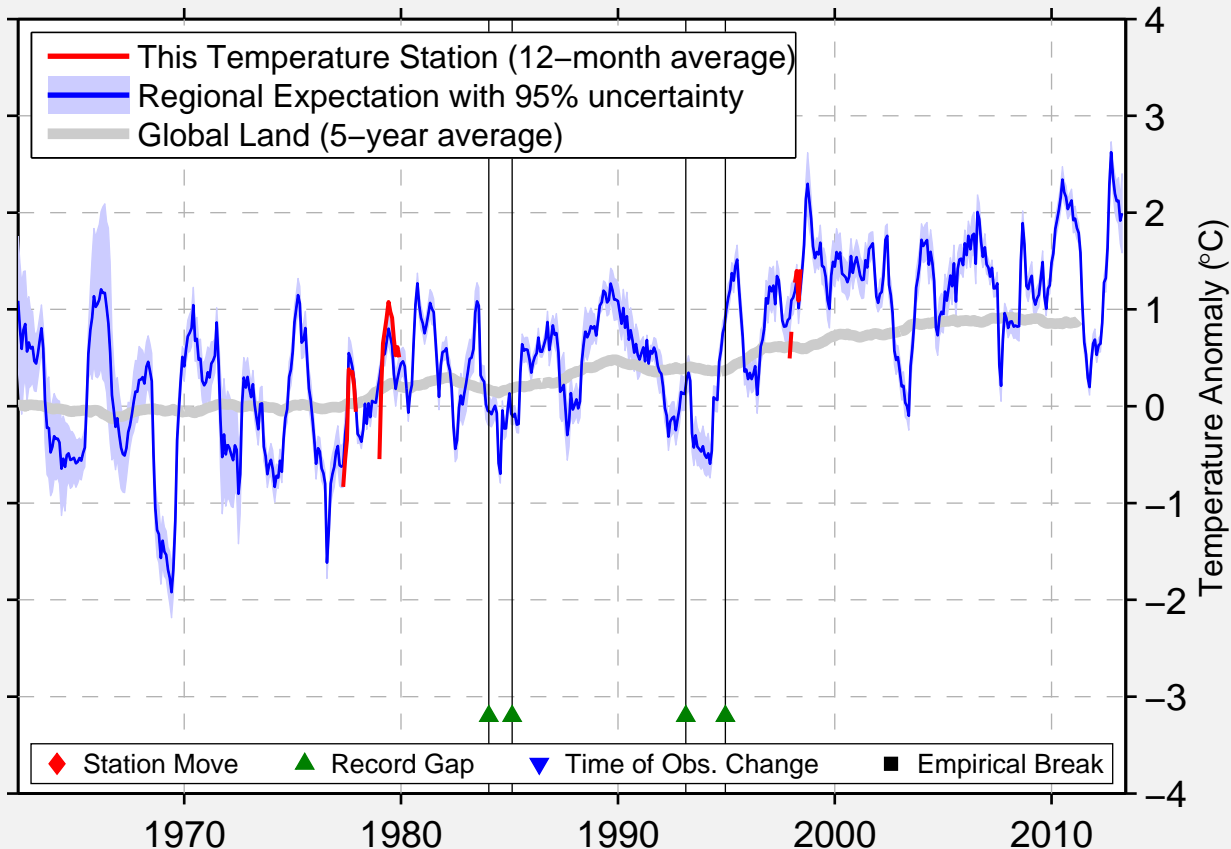

CHELEKEN TURKMEN FORMER

39.425 N, 53.692 E (Turkmenistan)

Data Quality Controlled and Aligned at Breakpoints

Berkeley Earth