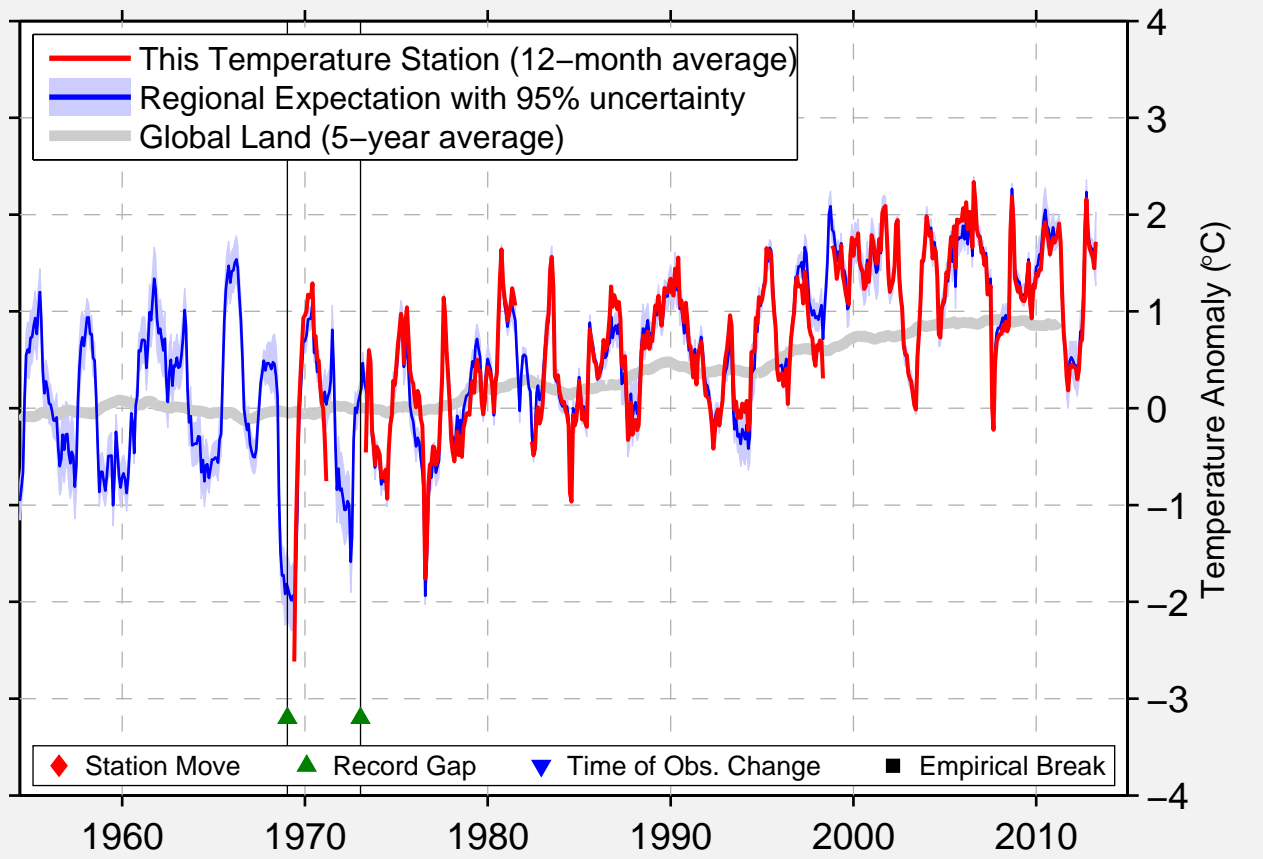

YERBENT TURKMEN FORMER

39.317 N, 58.600 E (Turkmenistan)

Data Quality Controlled and Aligned at Breakpoints

Berkeley Earth