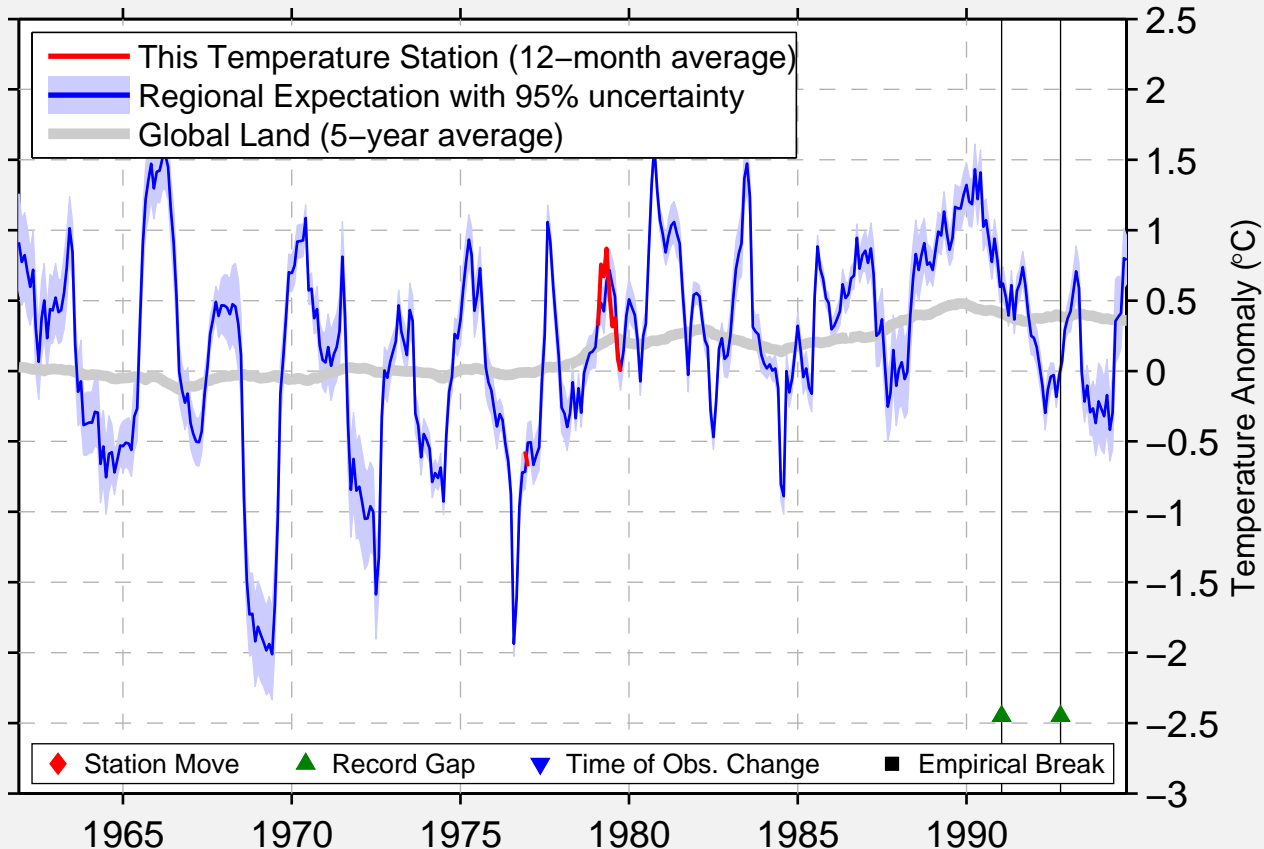

# BOKYRDAK

38.750 N, 58.467 E (Turkmenistan)

Data Quality Controlled and Aligned at Breakpoints

Berkeley Earth