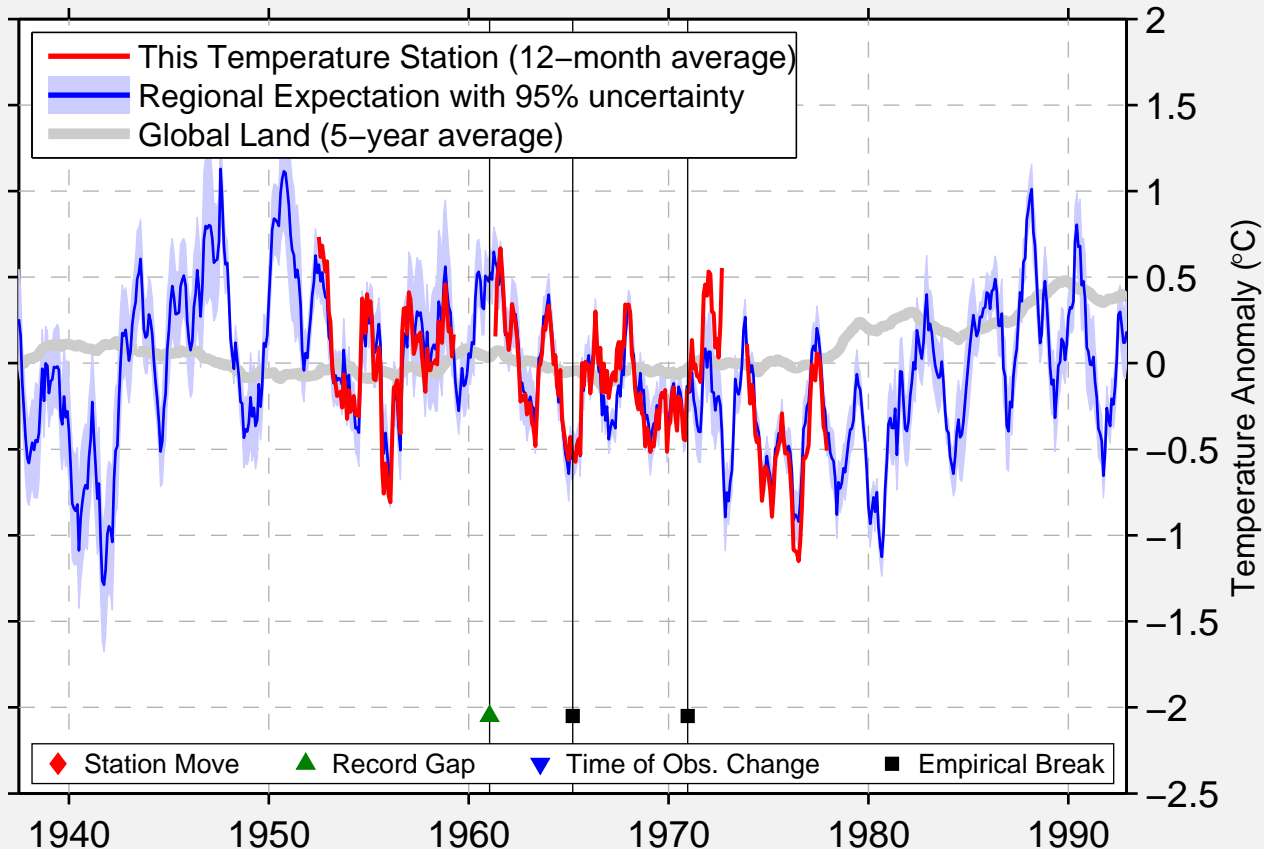

CALOPEZZATI

39.558 N, 16.800 E (Italy)

Data Quality Controlled and Aligned at Breakpoints

Berkeley Earth