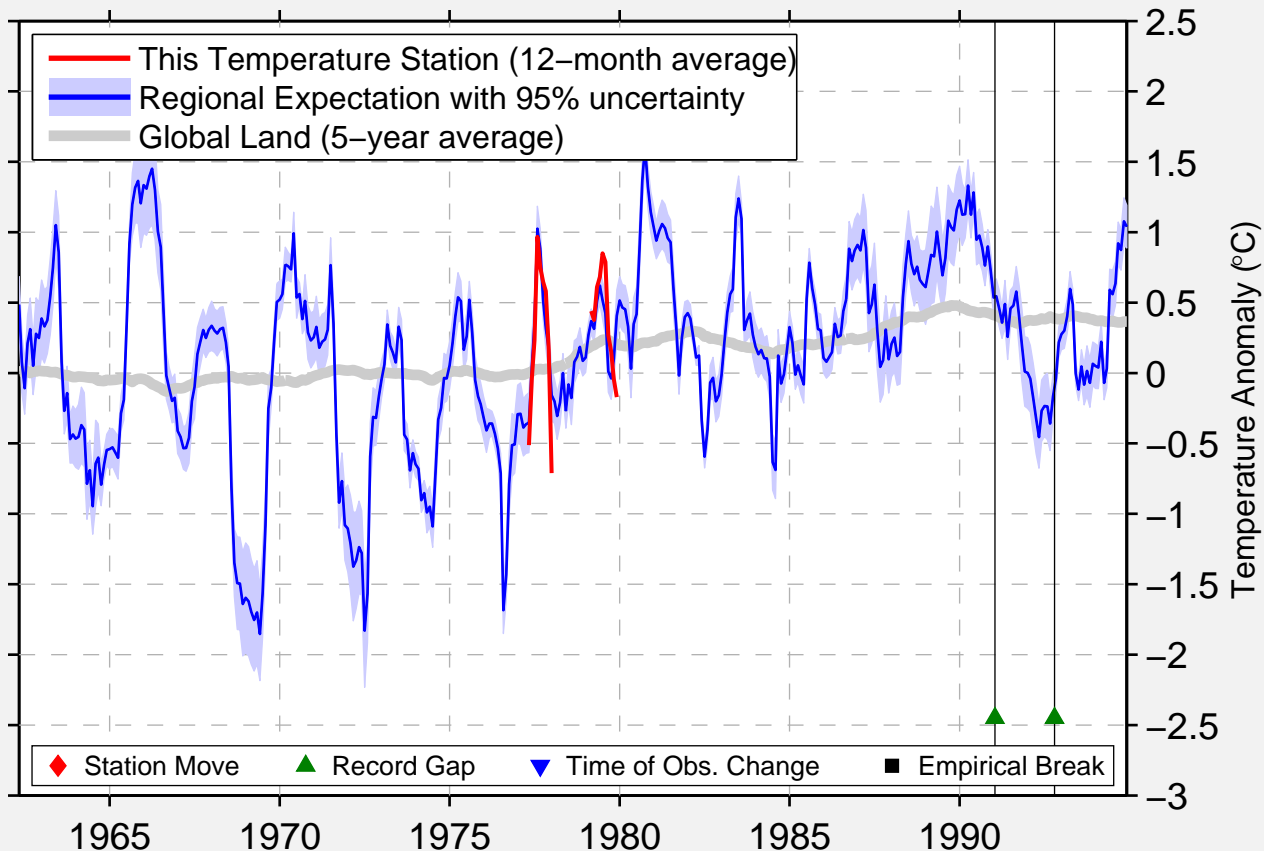

KAKA

37.350 N, 59.633 E (Turkmenistan)

Data Quality Controlled and Aligned at Breakpoints

Berkeley Earth