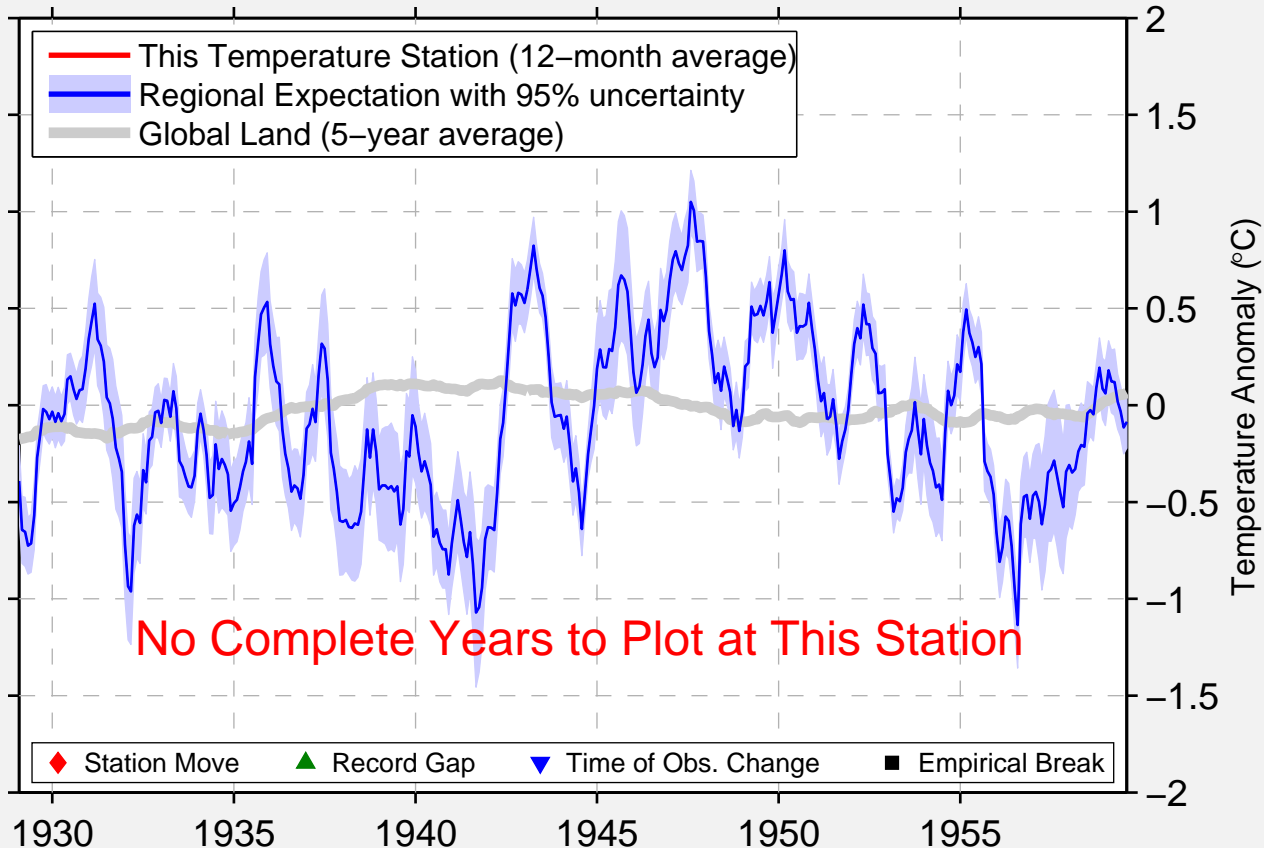

VILLACIDRO SARDINIA/MU 15

39.433 N, 8.749 E (Italy)

Data Quality Controlled and Aligned at Breakpoints

Berkeley Earth