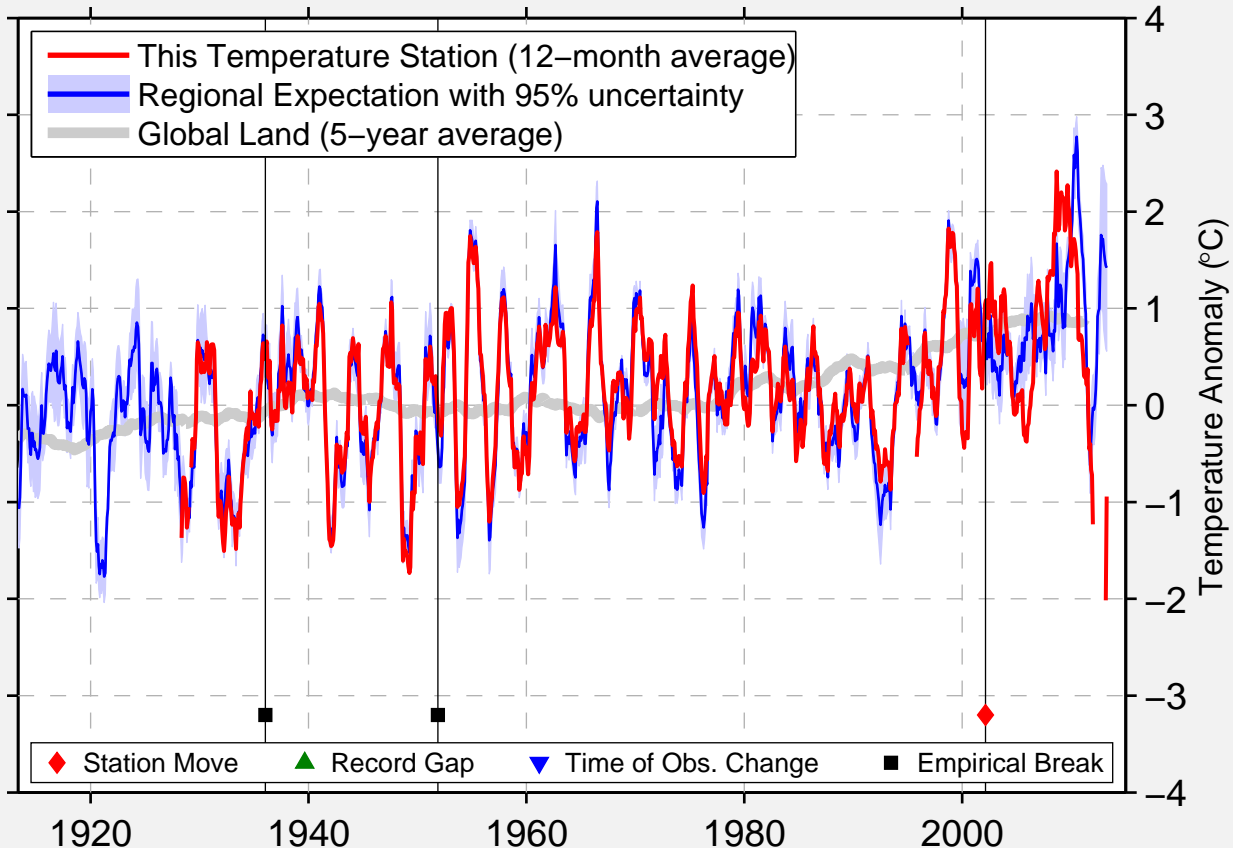

PAZAR RIZE

41.137 N, 40.733 E (Turkey)

Data Quality Controlled and Aligned at Breakpoints

Berkeley Earth