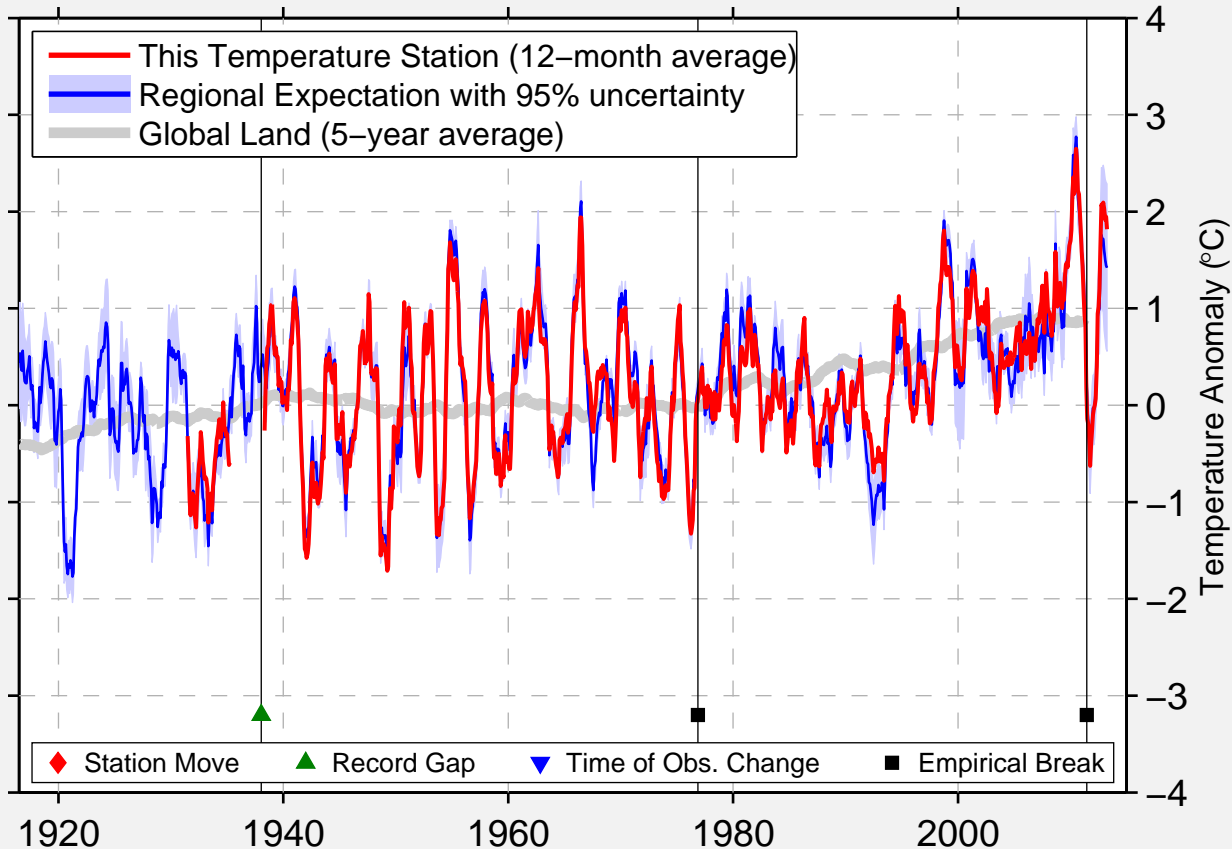

# TRABZON

41.000 N, 39.717 E (Turkey)

Data Quality Controlled and Aligned at Breakpoints

Berkeley Earth