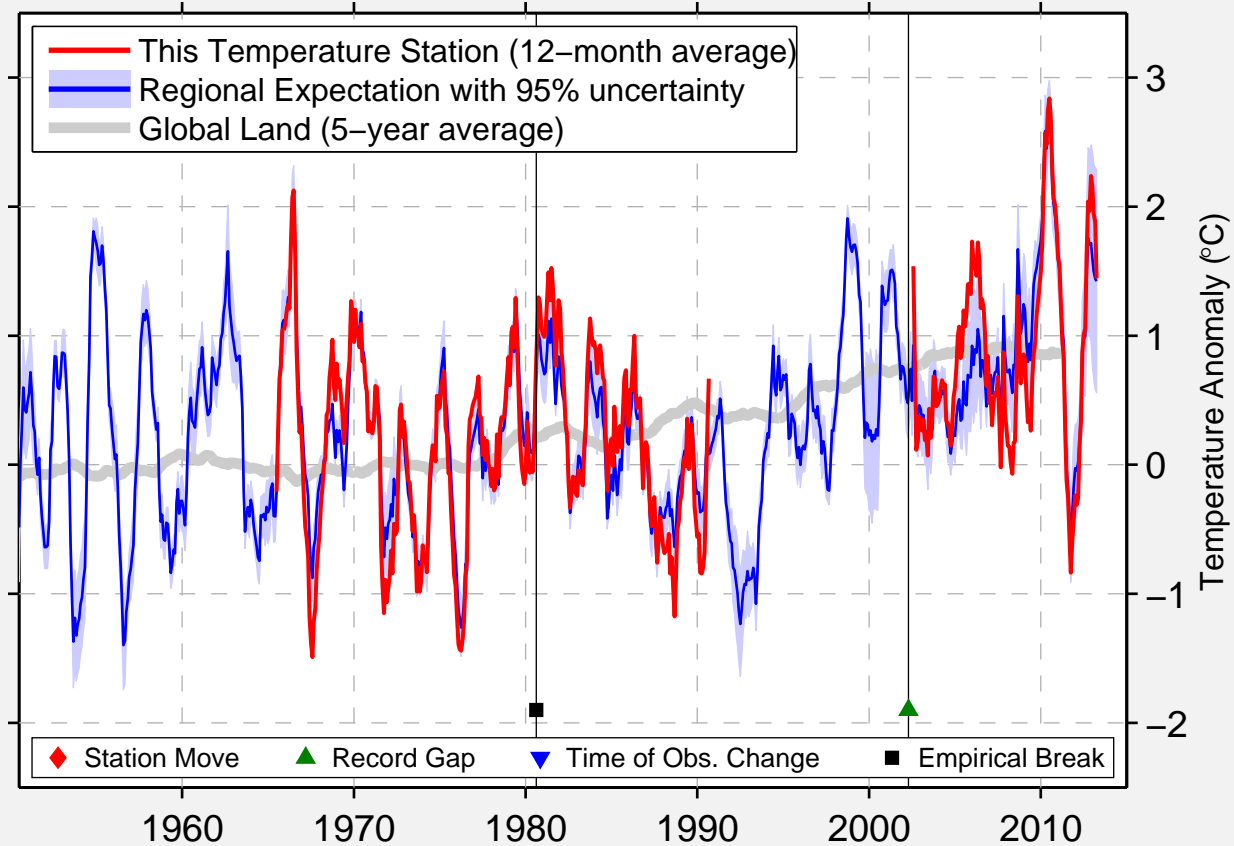

GUMUSHANE

40.456 N, 39.456 E (Turkey)

Data Quality Controlled and Aligned at Breakpoints

Berkeley Earth