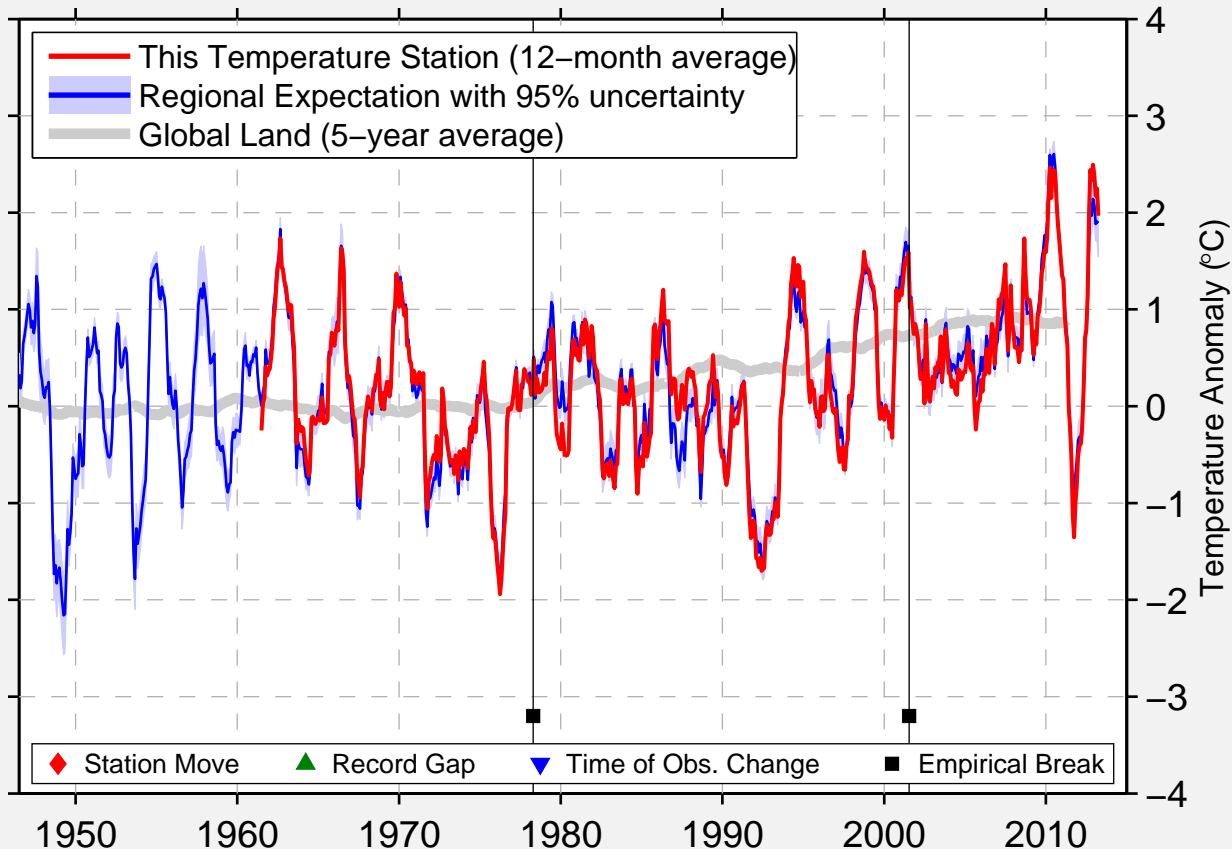

ANKARA/ESENBOGA

40.117 N, 32.988 E (Turkey)

Data Quality Controlled and Aligned at Breakpoints

Berkeley Earth