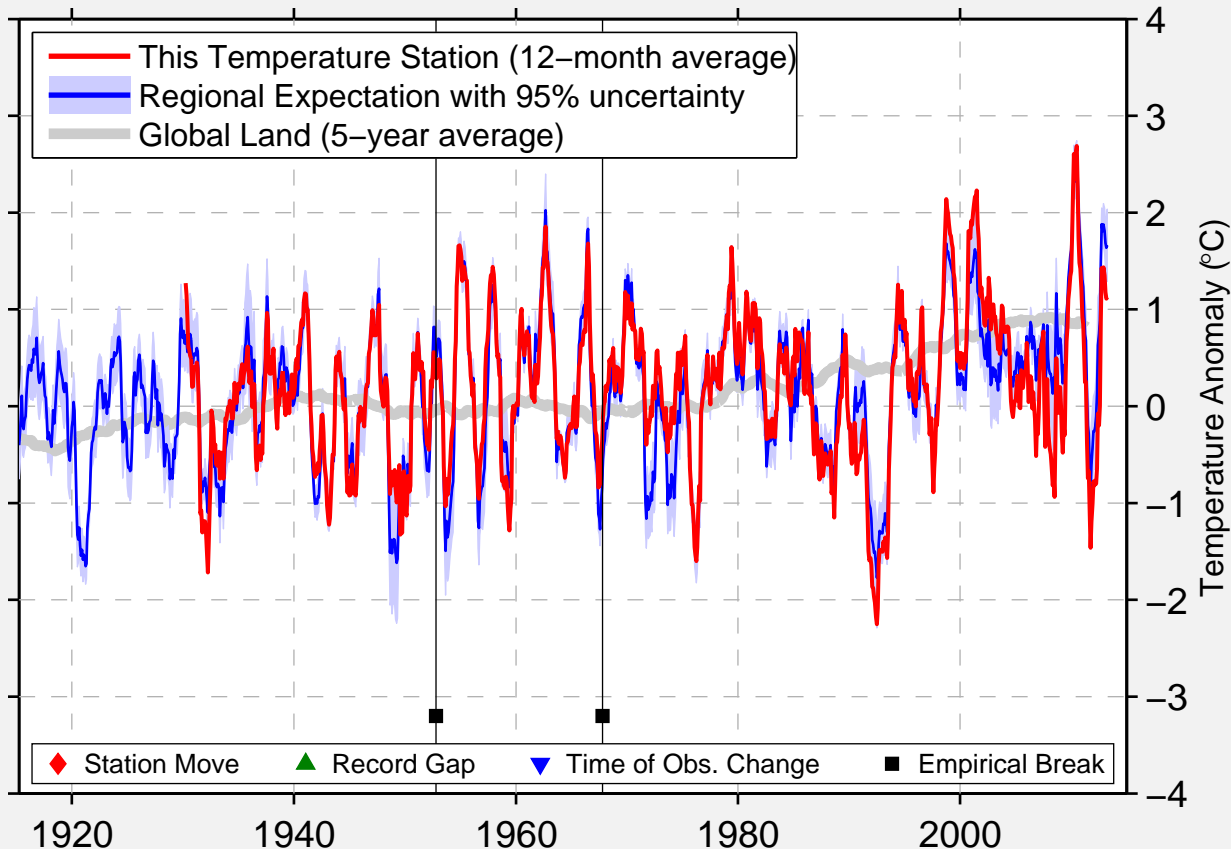

SIVAS (CIV/MIL)

39.750 N, 37.017 E (Turkey)

Data Quality Controlled and Aligned at Breakpoints

Berkeley Earth