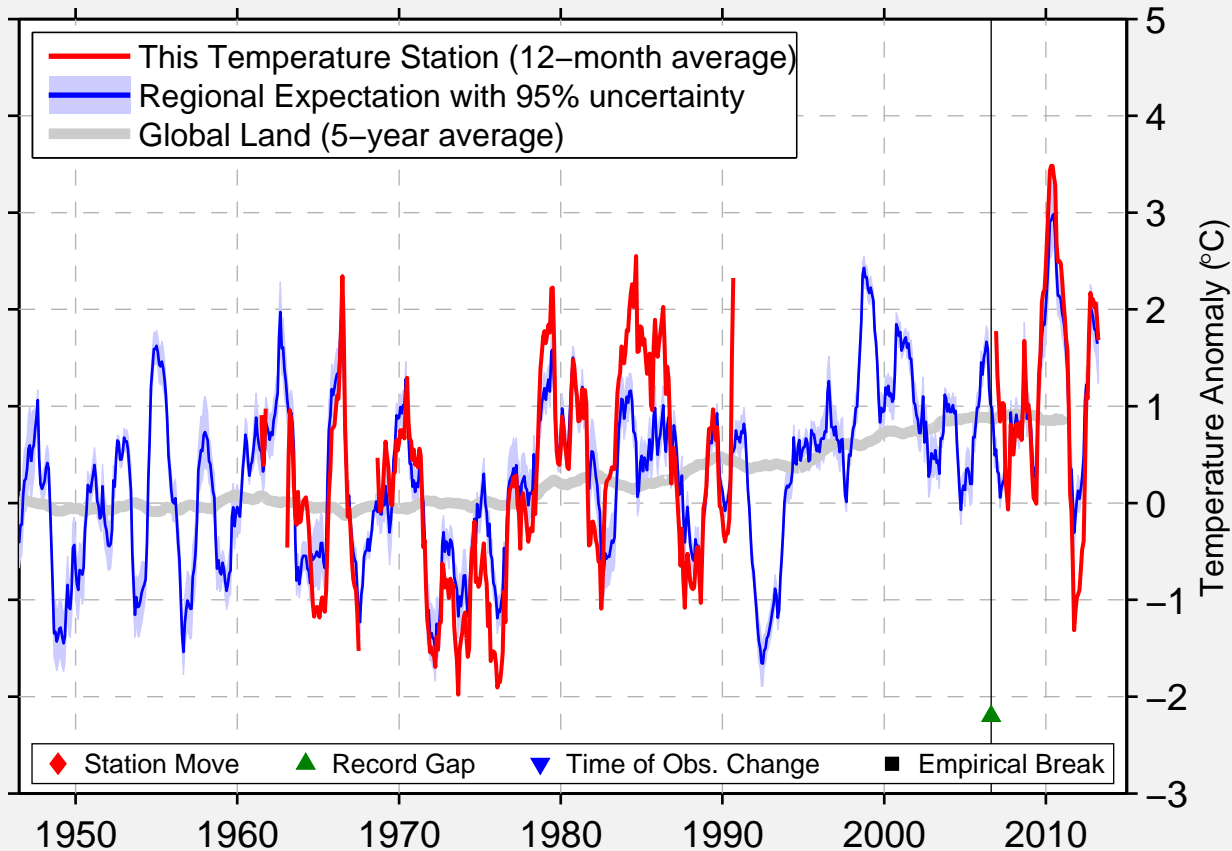

# AGRI

39.725 N, 43.050 E (Turkey)

Data Quality Controlled and Aligned at Breakpoints

Berkeley Earth