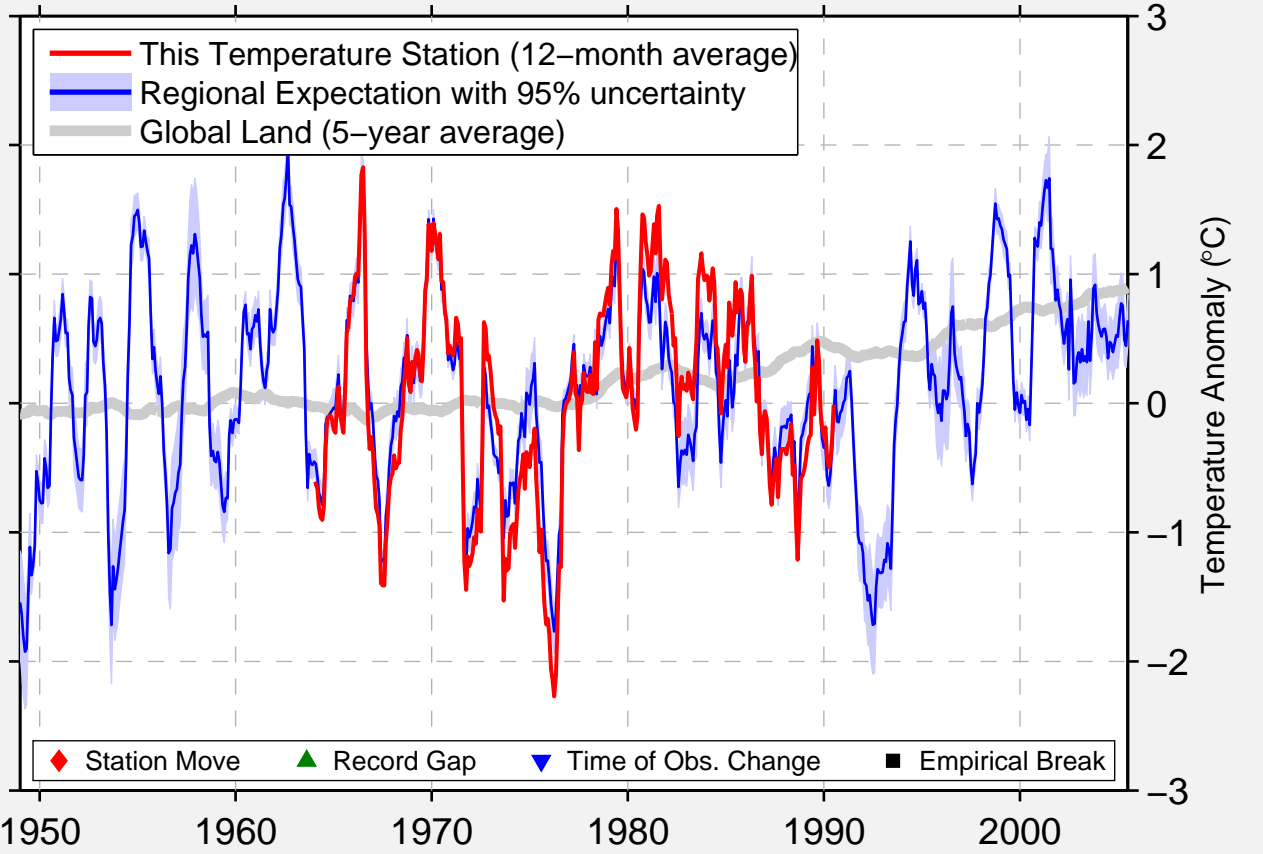

# GEMEREK

39.184 N, 36.056 E (Turkey)

Data Quality Controlled and Aligned at Breakpoints

Berkeley Earth