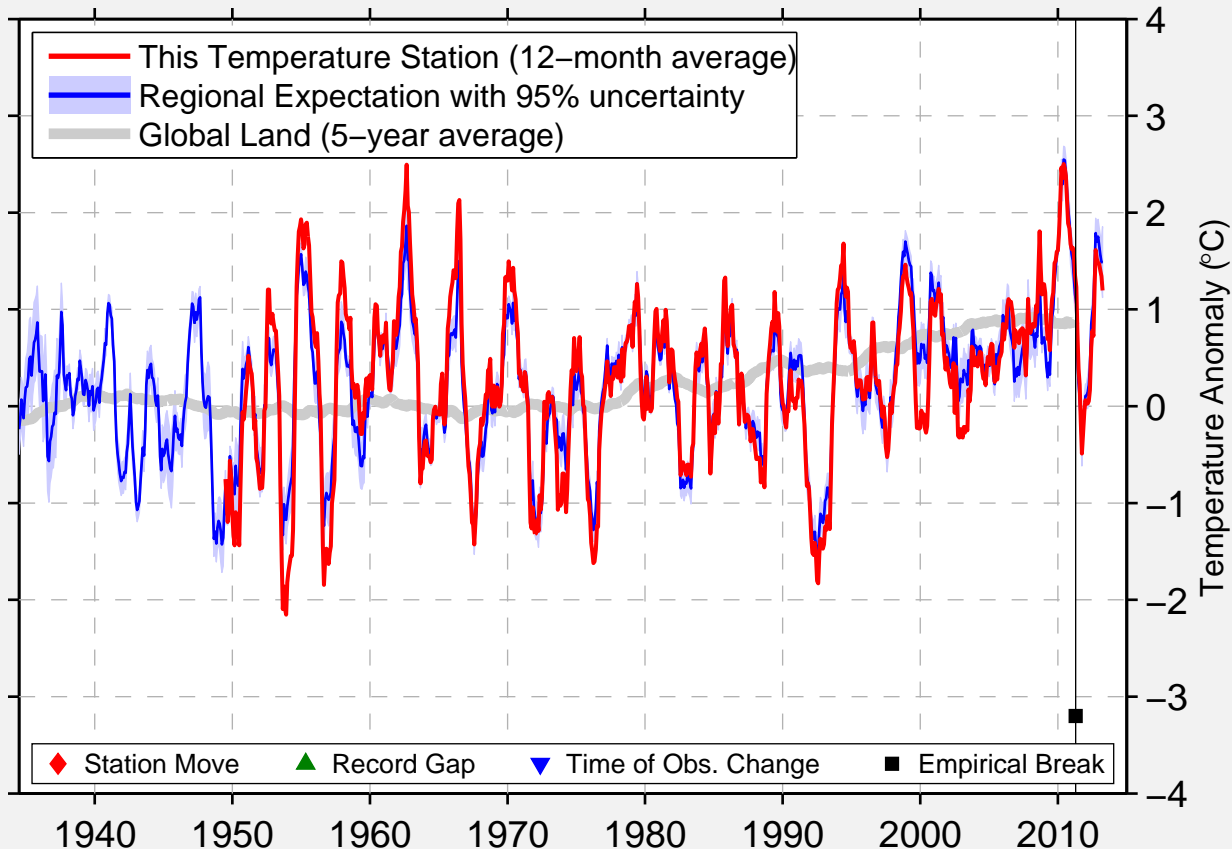

MALATYA BOLGE

38.392 N, 38.200 E (Turkey)

Data Quality Controlled and Aligned at Breakpoints

Berkeley Earth