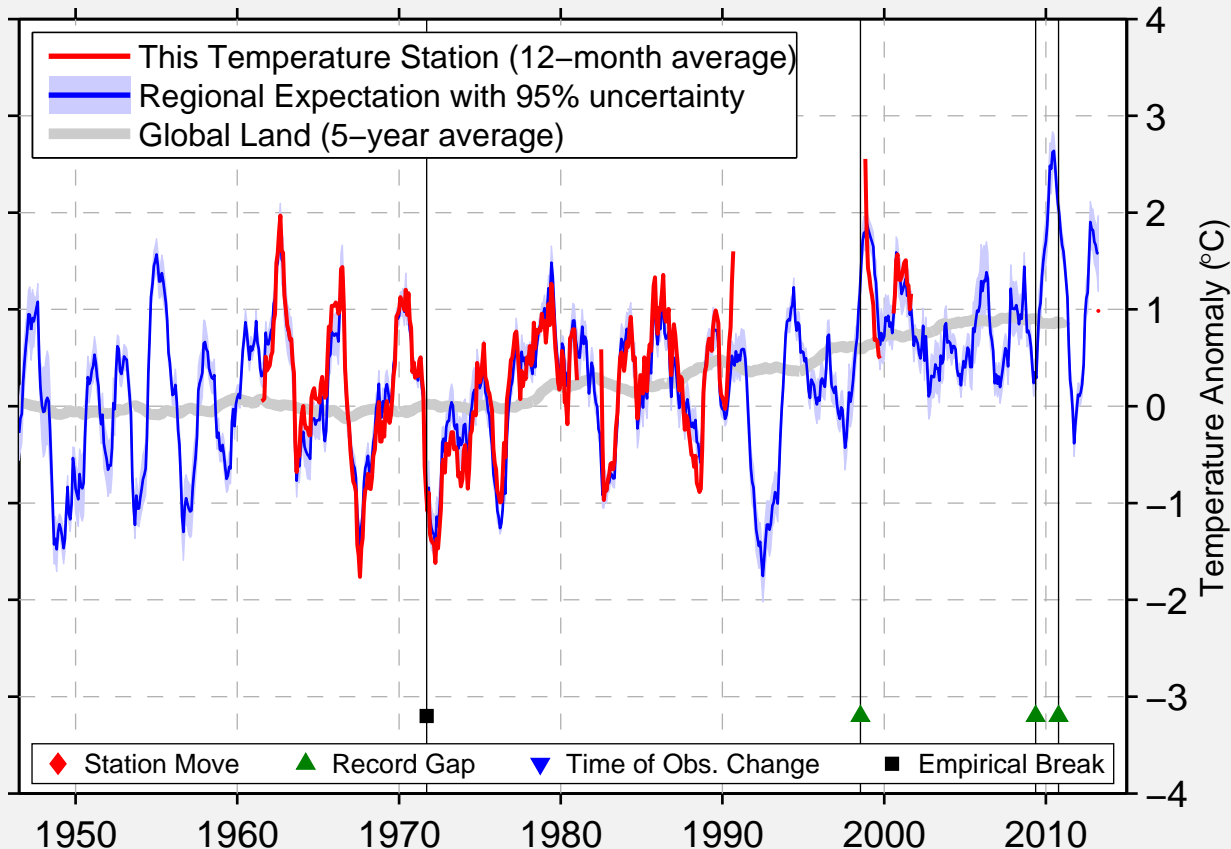

MARDIN

37.300 N, 40.733 E (Turkey)

Data Quality Controlled and Aligned at Breakpoints

Berkeley Earth