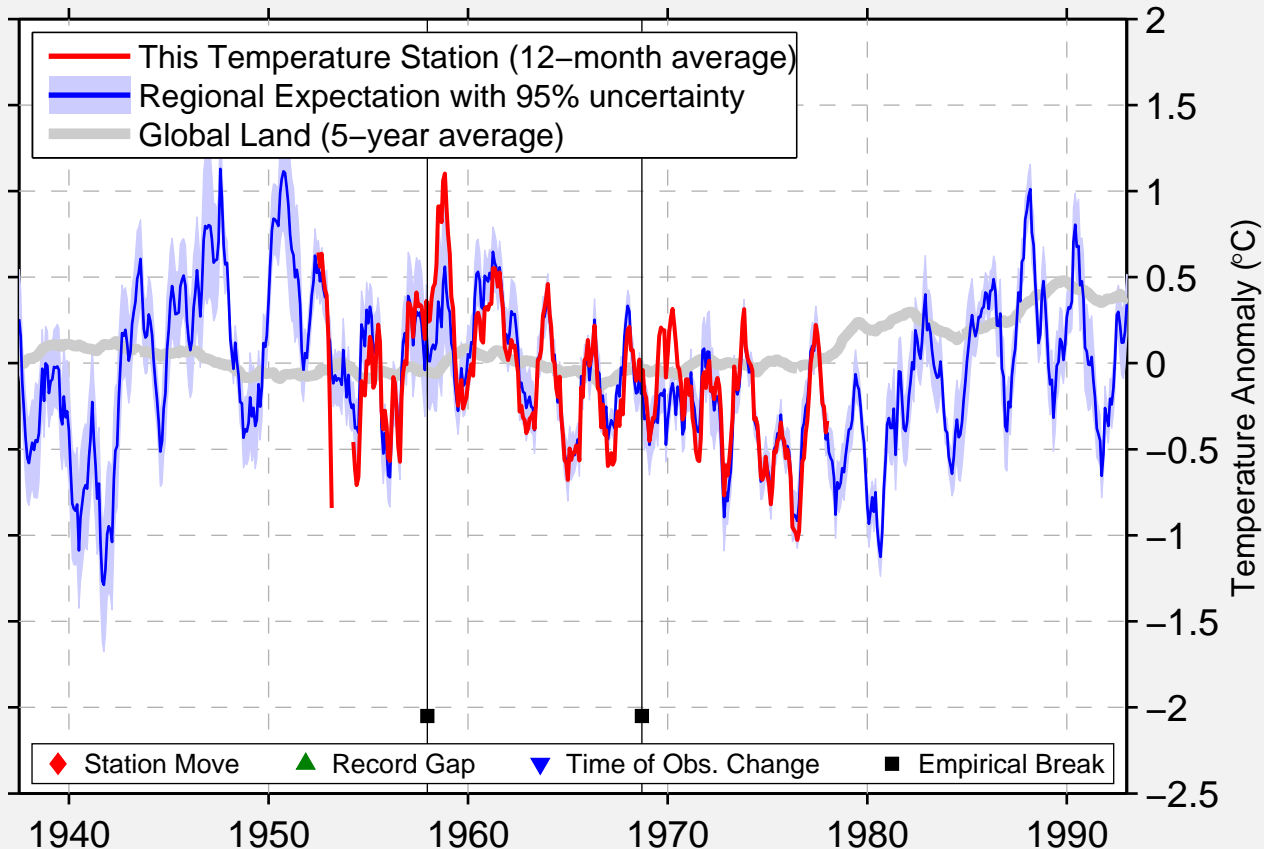

# CARAFFA DI CATANZARO

38.900 N, 16.500 E (Italy)

Data Quality Controlled and Aligned at Breakpoints

Berkeley Earth