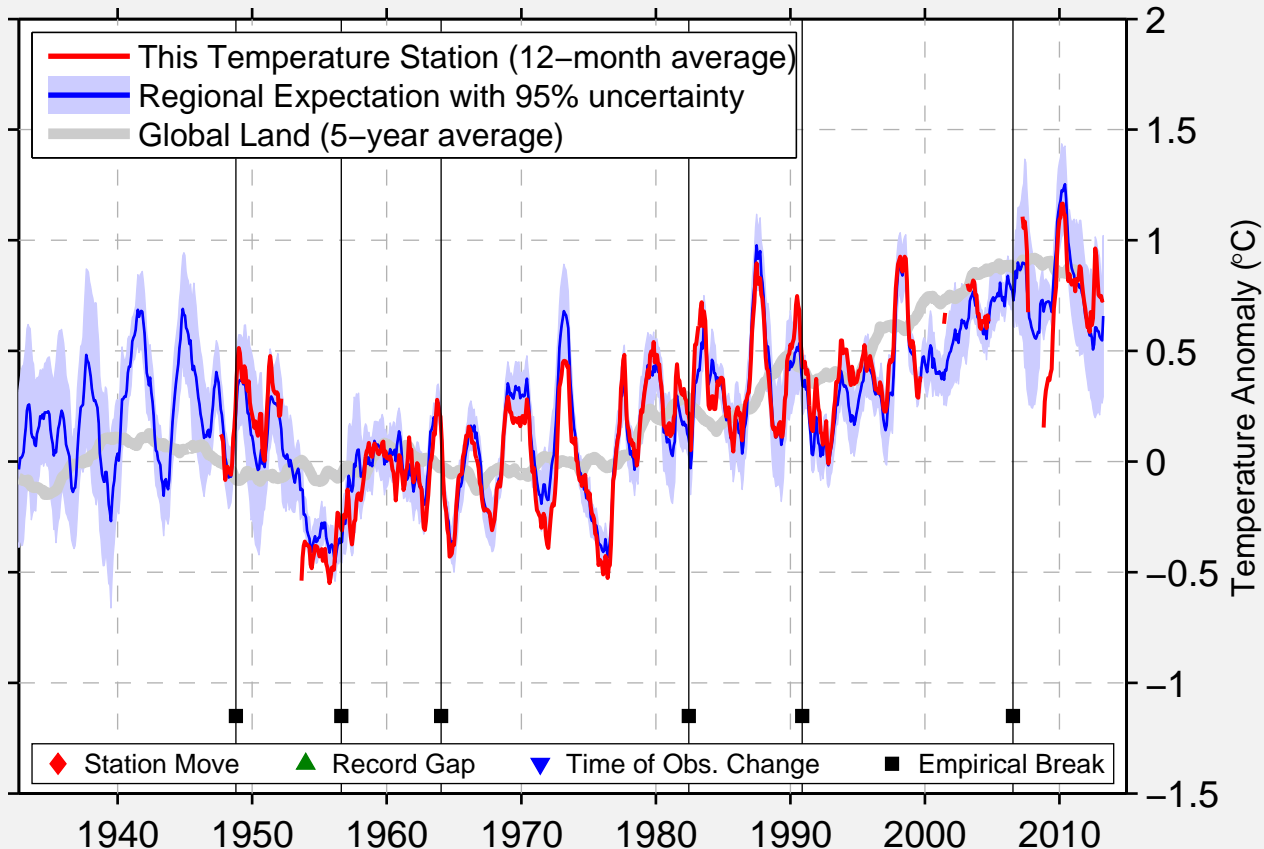

ATAKPAME TOGO ATAK

7.554 N, 1.326 E (Togo)

Data Quality Controlled and Aligned at Breakpoints

Berkeley Earth