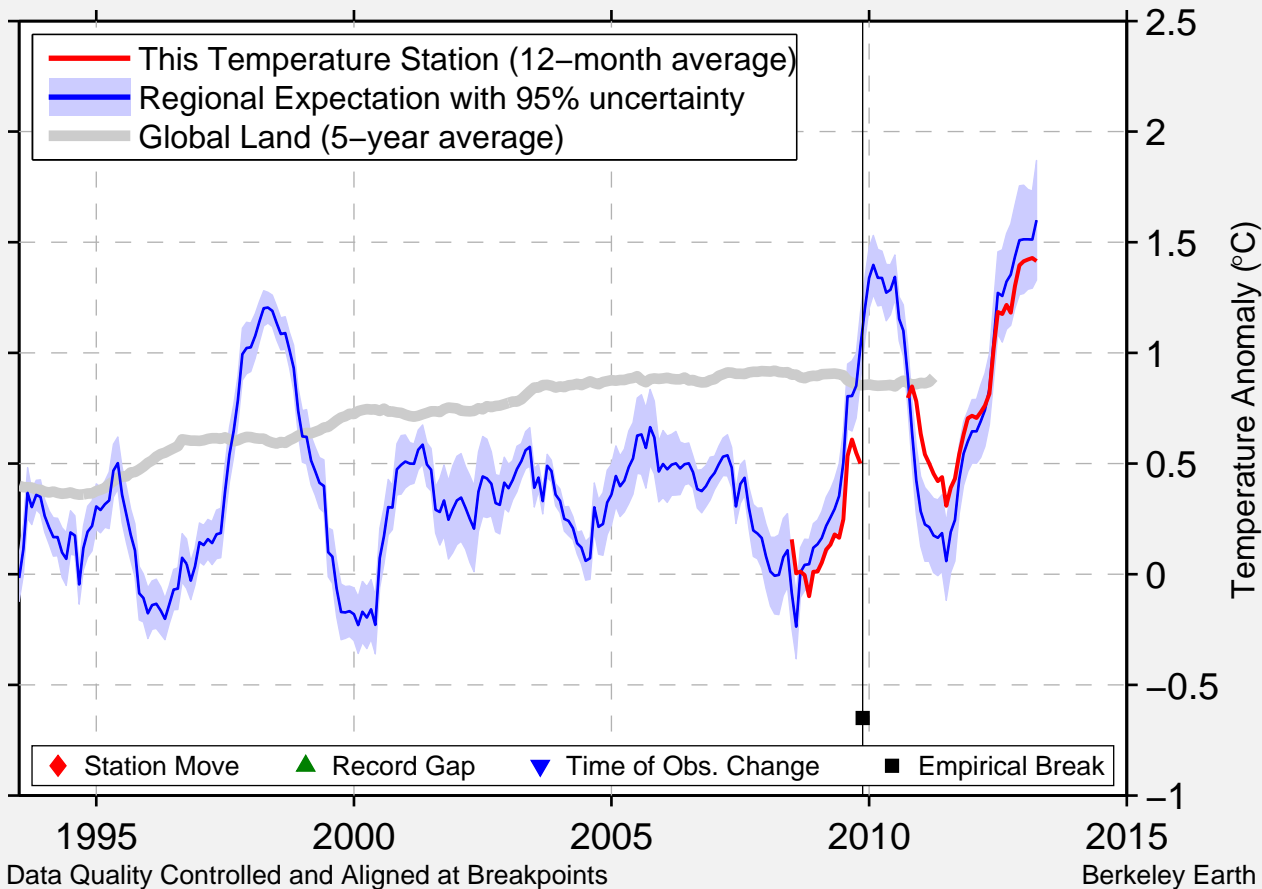

NAN AGROMET

18.865 N, 100.746 E (Thailand)

Data Quality Controlled and Aligned at Breakpoints

Berkeley Earth