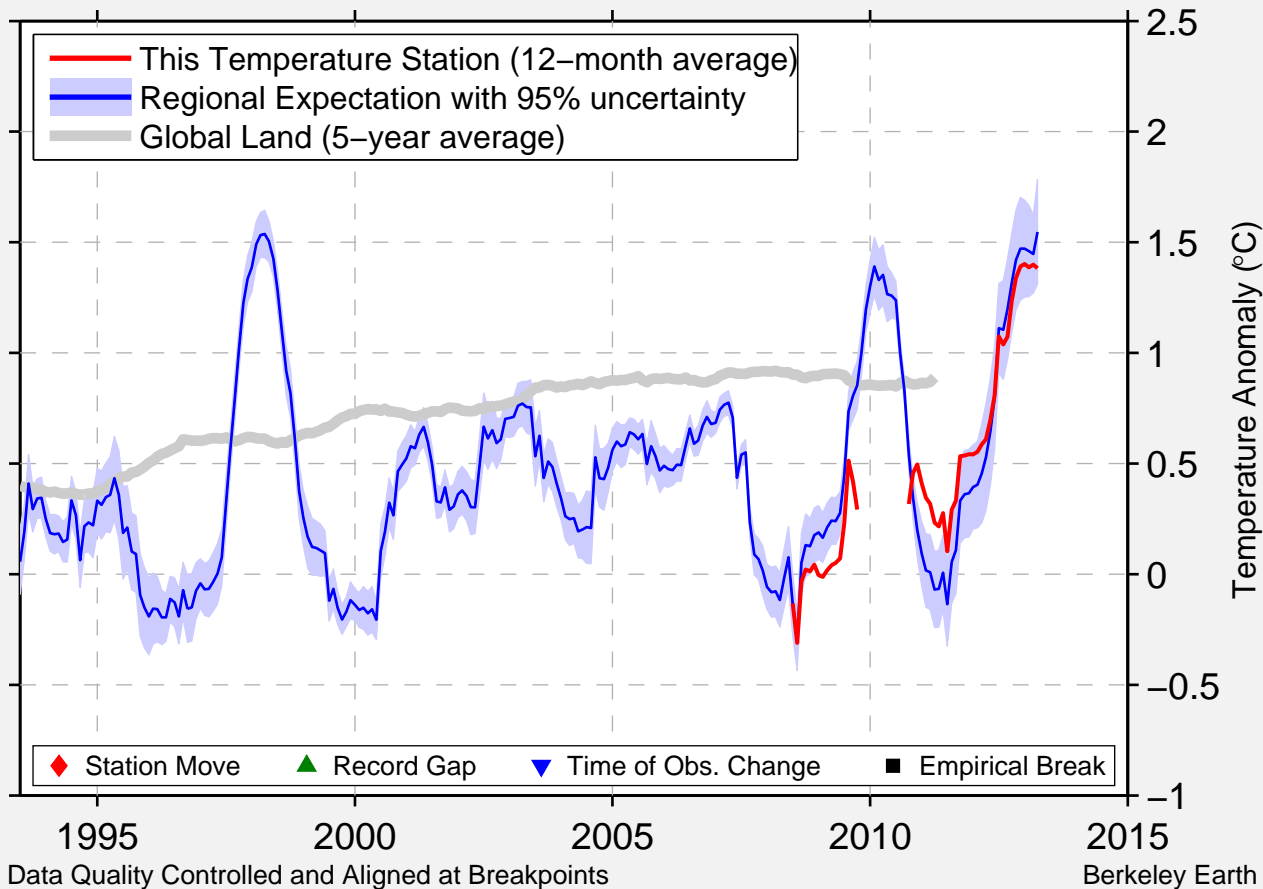

SURIN AGROMET

14.887 N, 103.451 E (Thailand)

Data Quality Controlled and Aligned at Breakpoints

Berkeley Earth