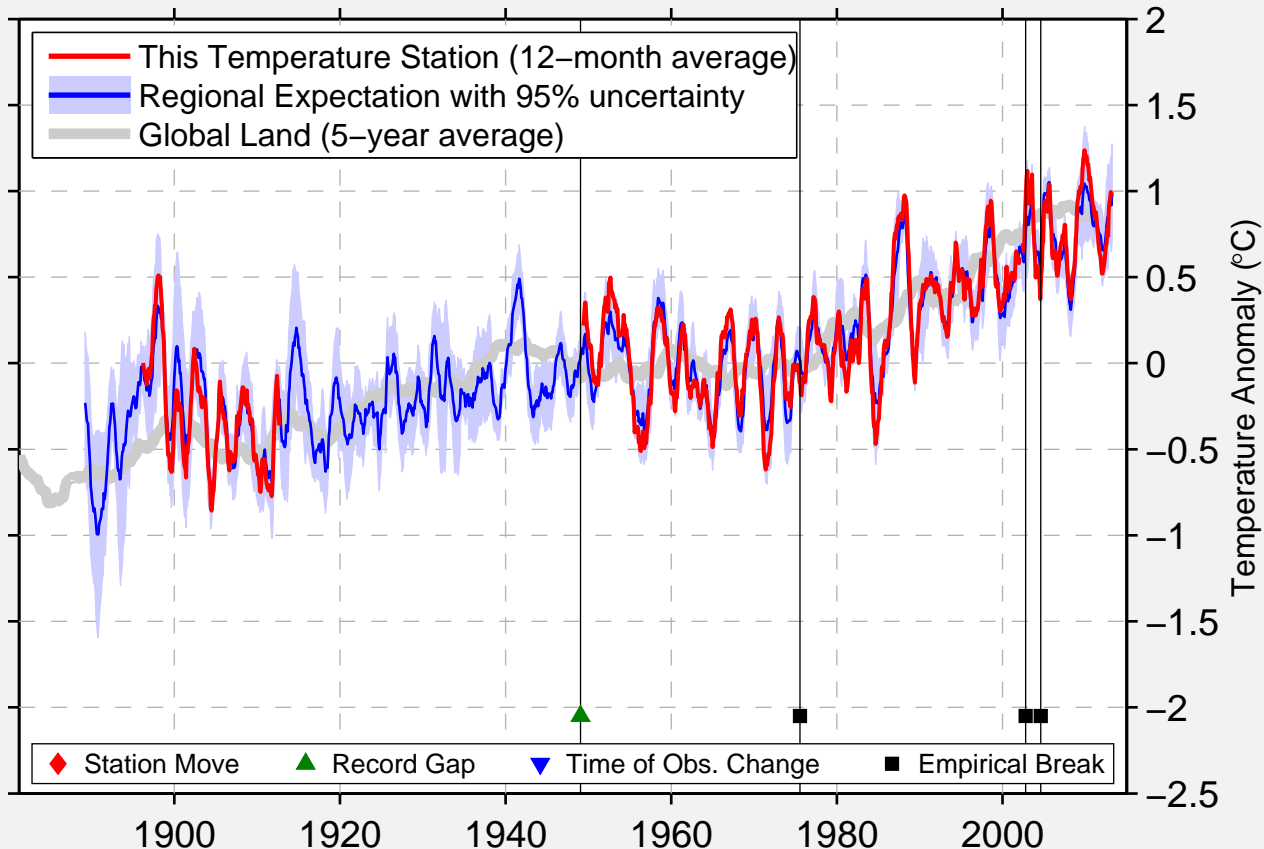

# DAR ES SALAAM AIRPORT

6.867 S, 39.200 E (Tanzania)

Data Quality Controlled and Aligned at Breakpoints

Berkeley Earth