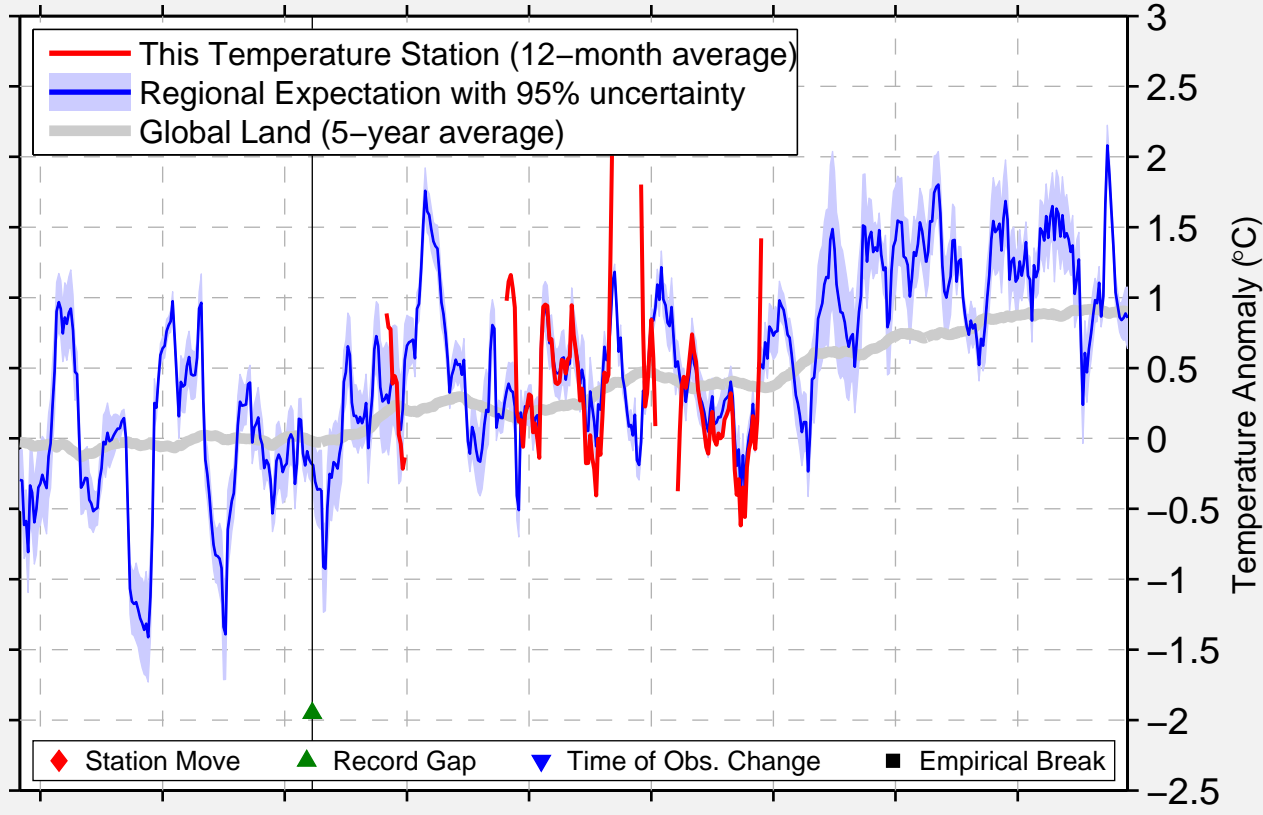

# ISFARA

40.133 N, 70.600 E (Tajikistan)

1965 1970 1975 1980 1985 1990 1995 2000 2005

Data Quality Controlled and Aligned at Breakpoints

Berkeley Earth