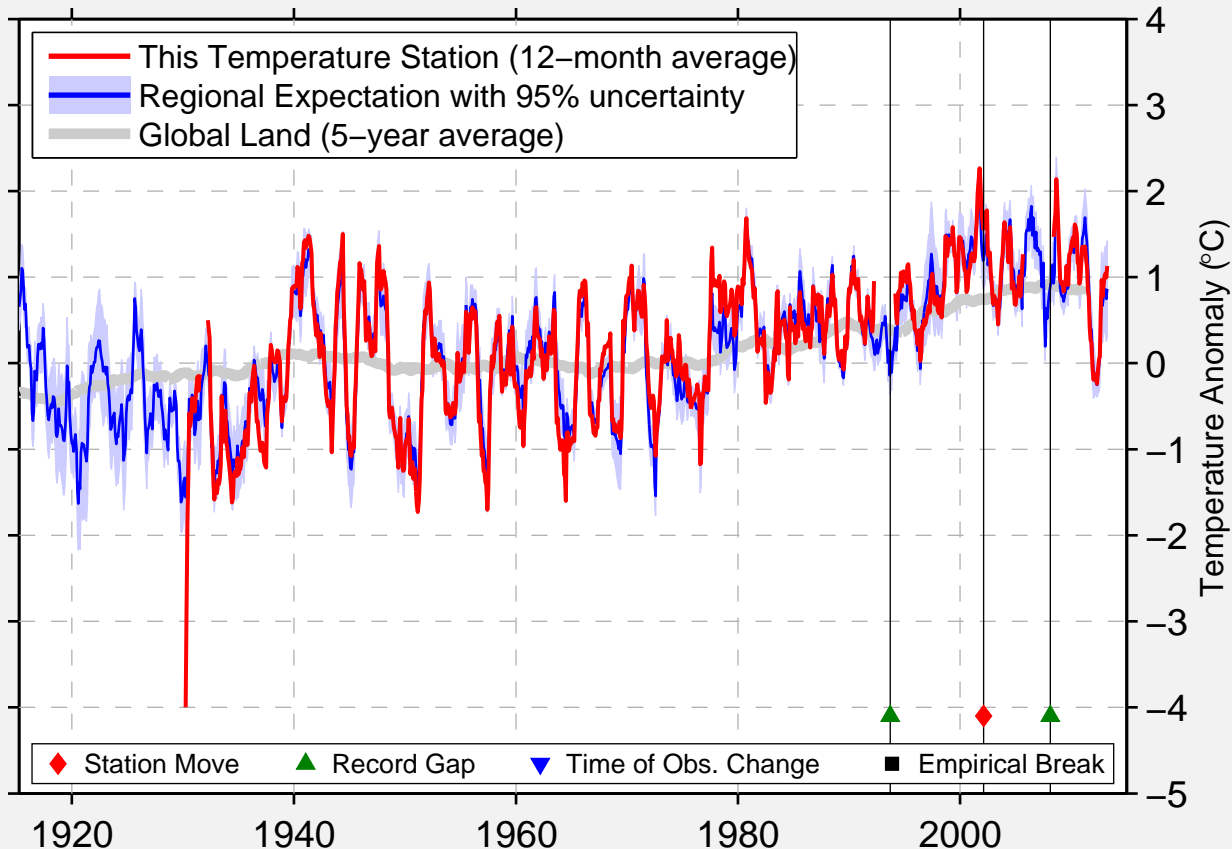

KURGAN-TJUBE

37.800 N, 68.721 E (Tajikistan)

Data Quality Controlled and Aligned at Breakpoints

Berkeley Earth