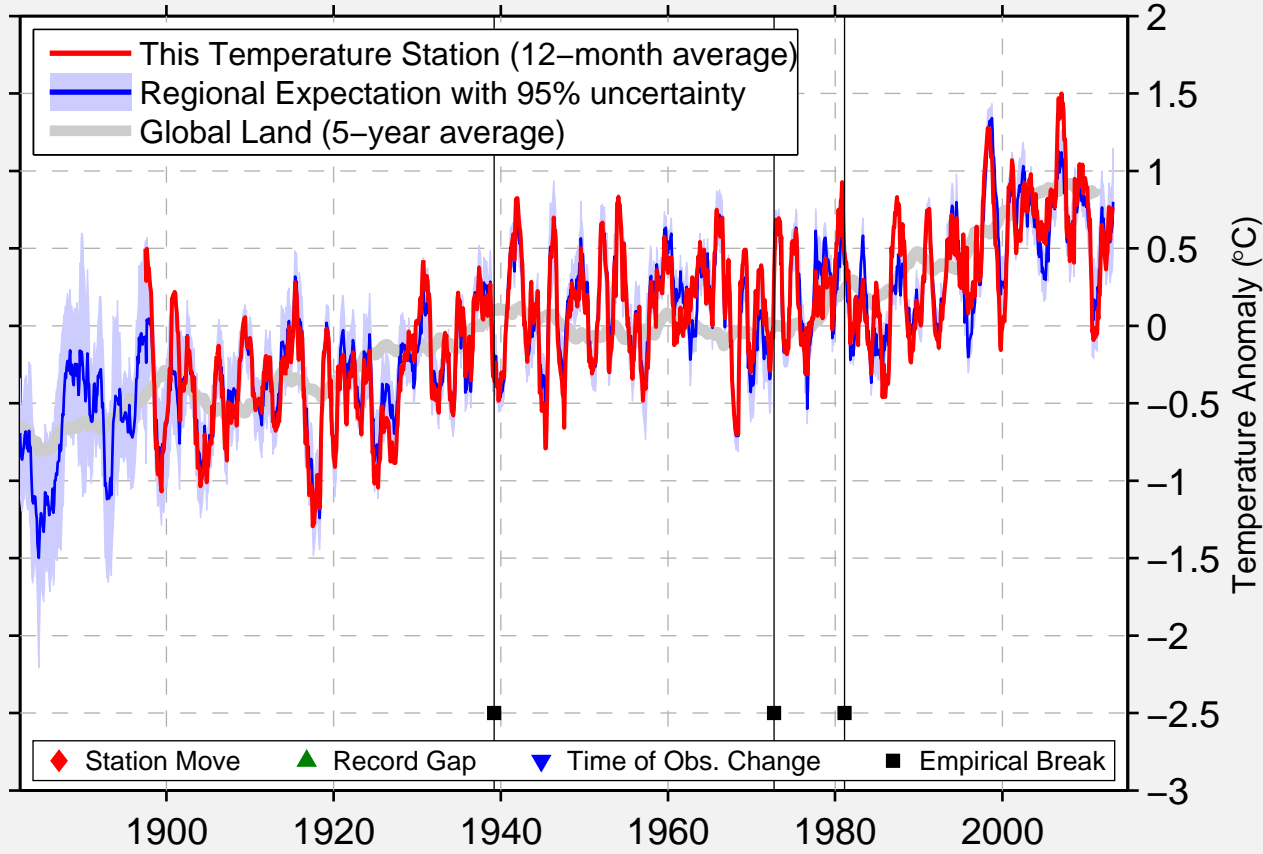

TAINAN

22.975 N, 120.200 E (Taiwan)

Data Quality Controlled and Aligned at Breakpoints

Berkeley Earth