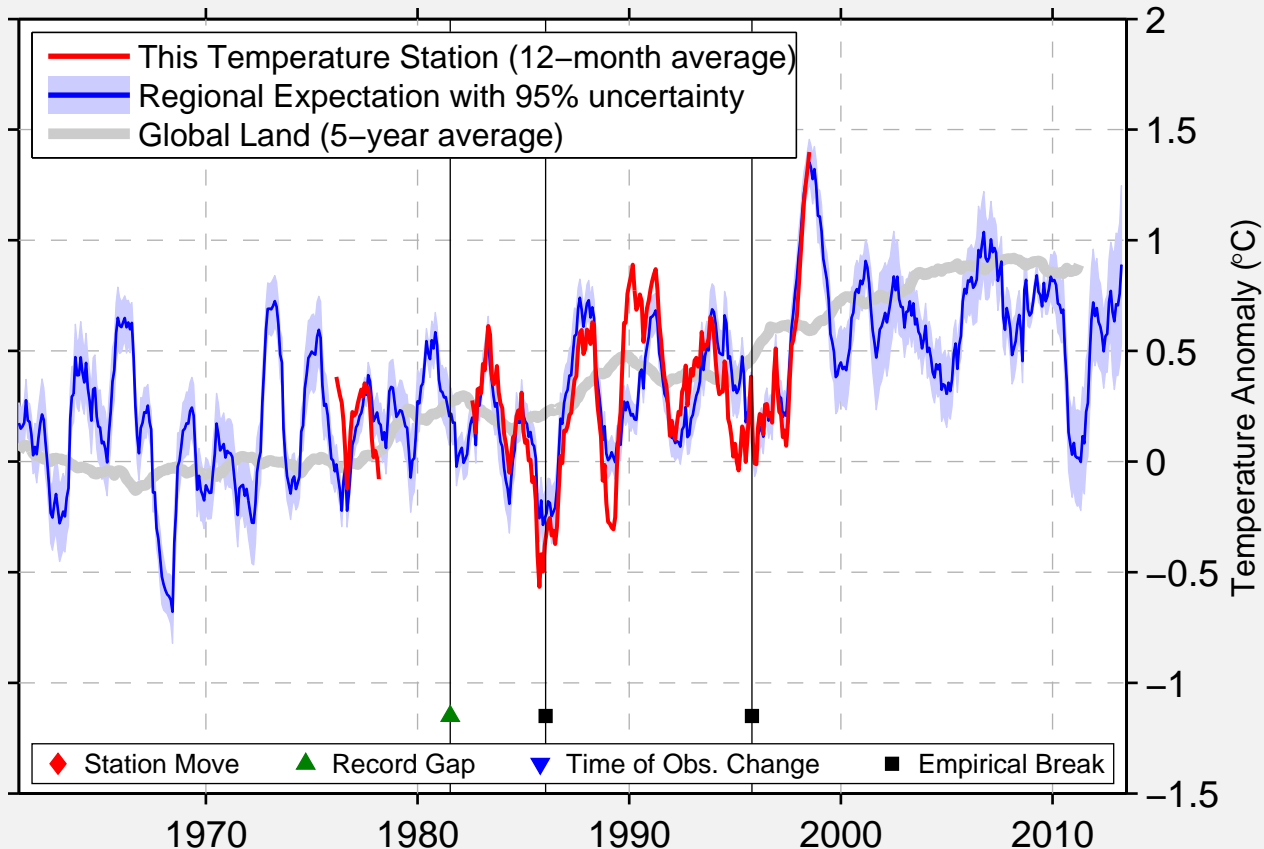

# DAWU

22.350 N, 120.900 E (Taiwan)

Data Quality Controlled and Aligned at Breakpoints

Berkeley Earth