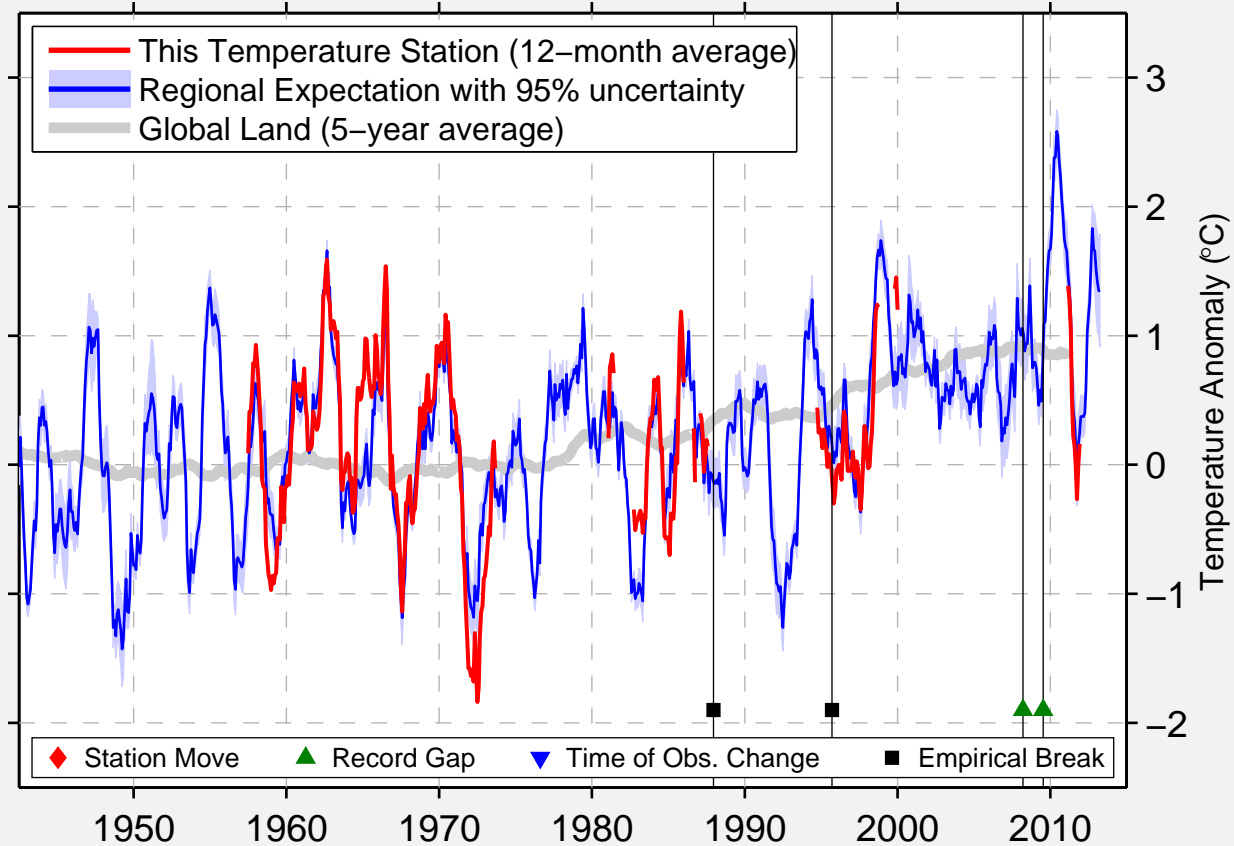

HASSAKAH

36.500 N, 40.752 E (Syria)

Data Quality Controlled and Aligned at Breakpoints

Berkeley Earth