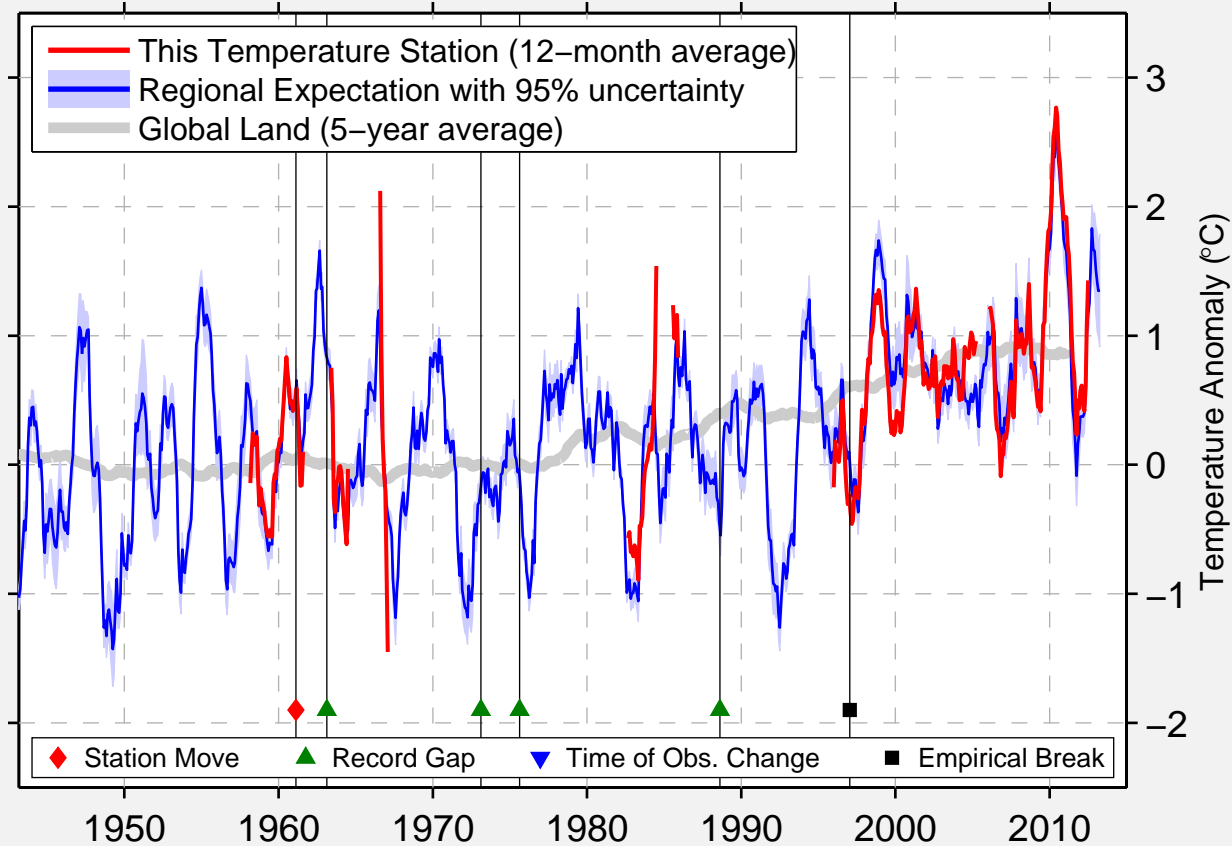

# RAQQA

35.933 N, 39.017 E (Syria)

Data Quality Controlled and Aligned at Breakpoints

Berkeley Earth