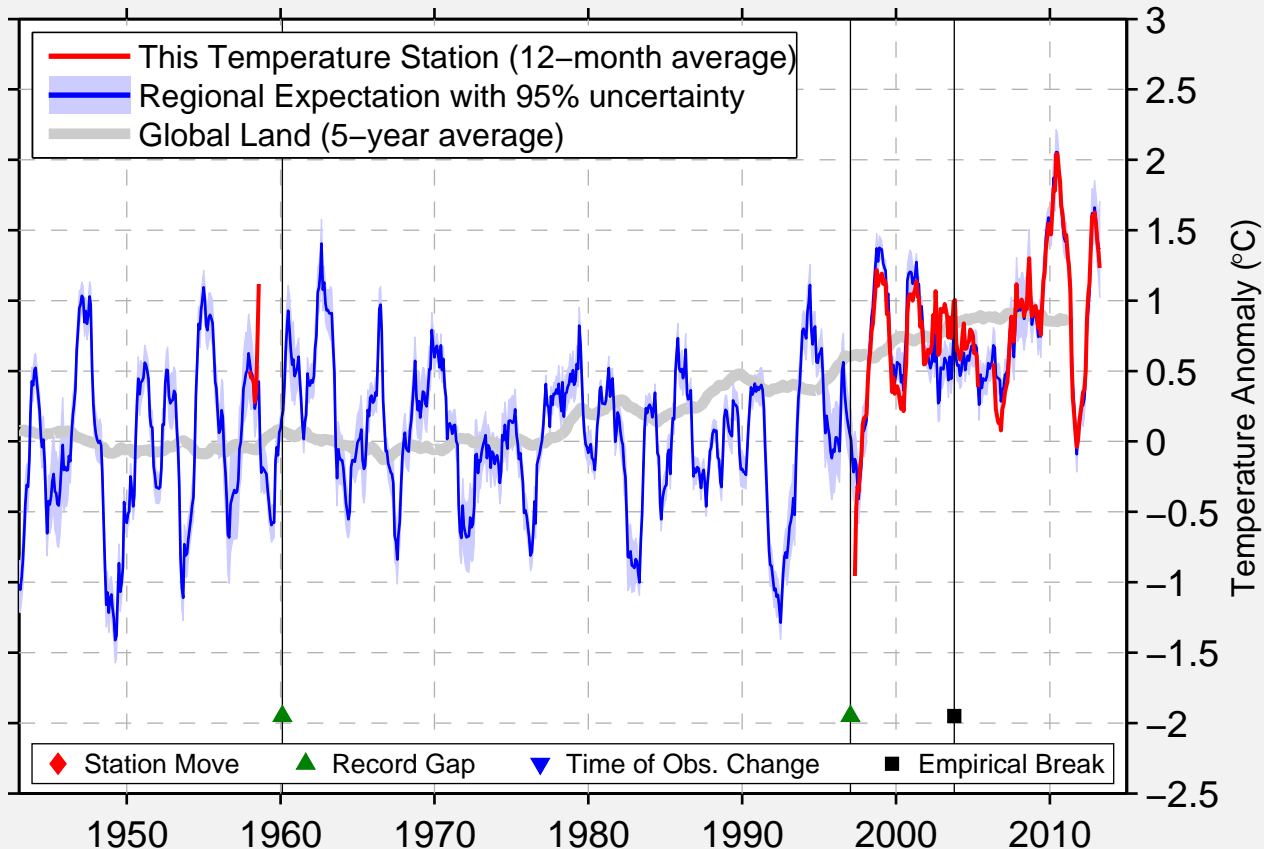

BASEL ASSAD INT. AIRPORT

35.400 N, 35.933 E (Syria)

Data Quality Controlled and Aligned at Breakpoints

Berkeley Earth