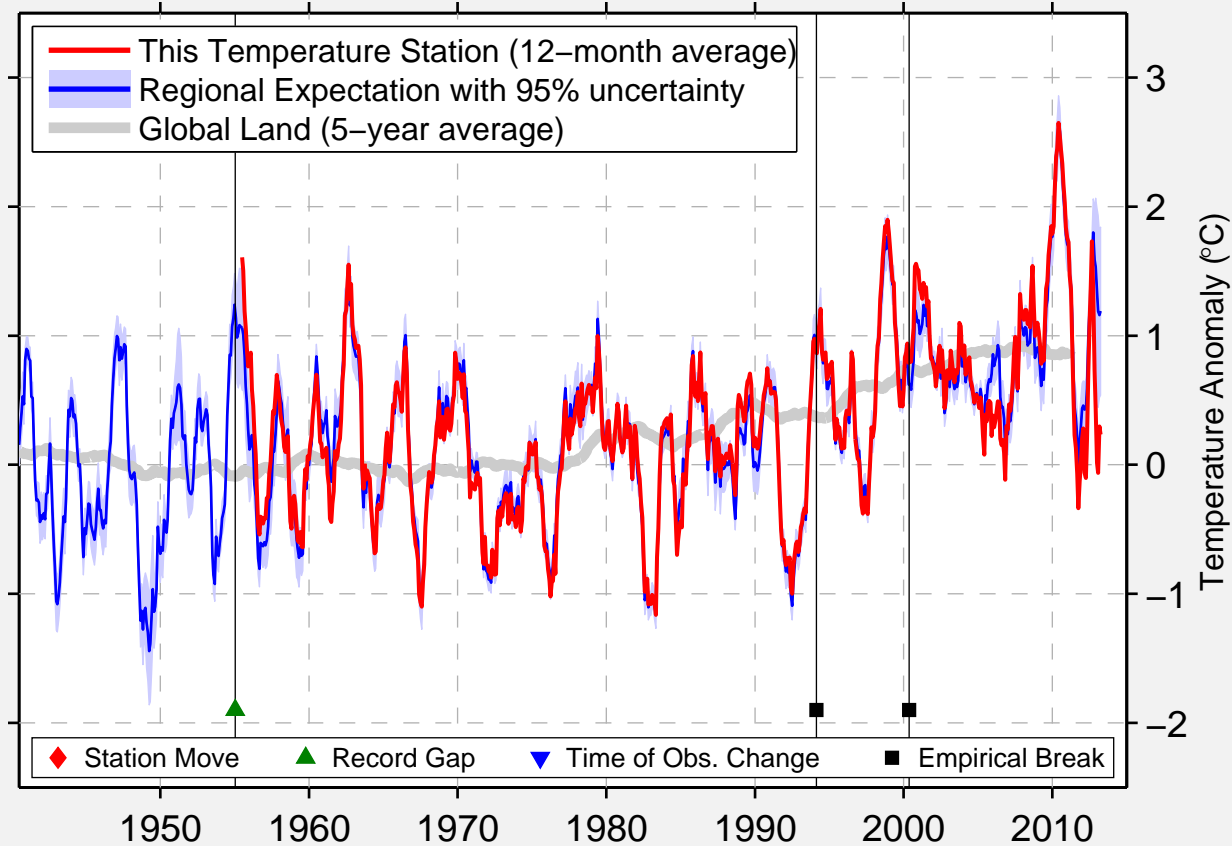

# PALMYRA

34.441 N, 38.241 E (Syria)

Data Quality Controlled and Aligned at Breakpoints

Berkeley Earth